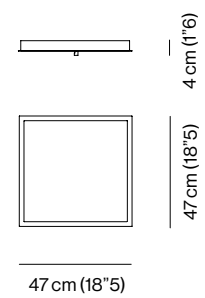

PRODUCTS DETAILS

FUNCTION	SUSPENSION
LOCATION	INTERIOR
LIGHT EMISSION	DIFFUSED LIGHT
LIGHT SOURCE	GRACE SUSPENSION 40 STRIP LED 9,6W/m 2700°K 1270lm/m CRI80+ 24Vdc TOT. = 1 × 12W LED 1590lm 2700°K GRACE SUSPENSION 50 STRIP LED 9,6W/m 2700°K 1270lm/m CRI80+ 24Vdc TOT. = 1 × 17W LED 2225lm 2700°K GRACE COMPOSITION STRIP LED 9,6W/m 2700°K 1270lm/m CRI80+ 24Vdc TOT. = 1 × 12W LED 1590lm 2700°K + 2 × 17W LED 2225lm 2700°K
ENERGY EFFICIENCY	E
RATED VOLTAGE	110 - 120V / 220 - 240V
FREQUENCY	50 - 60Hz
SUPPLY	TERMINAL BLOCK
BALLAST	DIMMABLE BALLAST INCLUDED
WIRING CABLE LENGTH	250 cm (98"4)
STEEL CABLE LENGTH	250 cm (98"4)

DALI or TRIAC dimming kit available upon request

CERTIFICATION**MATERIALS**

STRUCTURE	
MB	MATTE BLACK
GLASS	
C	CRYSTAL
G	SMOKE GREY
R	AMBER

PACKAGE	QTY	DIMENSIONS	NET WEIGHT	GROSS WEIGHT	TOTAL VOL.
GRACE SUSPENSION 40					
	1 × BOX	60 × 35 × H 29 cm (23"6 × 13"8 × H 11"4)	2 kg	2,5 kg	0,12 m ³
	1 × BOX	30 × 40 × H 52 cm (11"8 × 15"7 × H 20"5)	11 kg	12,5 kg	
GRACE SUSPENSION 50					
	1 × BOX	60 × 35 × H 29 cm (23"6 × 13"8 × H 11"4)	2 kg	2,5 kg	0,14 m ³
	1 × BOX	30 × 40 × H 63 cm (11"8 × 15"7 × H 24"8)	14 kg	16,5 kg	
GRACE COMPOSITION					
	3 × BOXES	60 × 35 × H 29 cm (23"6 × 13"8 × H 11"4)	2 kg	2,5 kg	0,40 m ³
	2 × BOXES	30 × 40 × H 63 cm (11"8 × 15"7 × H 24"8)	14 kg	16,5 kg	
	1 × BOX	30 × 40 × H 52 cm (11"8 × 15"7 × H 20"5)	11 kg	12,5 kg	
KIT CANOPY					
	1 × BOX	70 × 60 × H 18 cm (27"6 × 23"6 × H 7"1)	6 kg	8 kg	0,08 m ³

DIMENSIONS

GRACE SUSPENSION 40

KIT CANOPY

GRACE SUSPENSION 50

KIT CANOPY

GRACE COMPOSITION

KIT CANOPY

KIT J-BOX