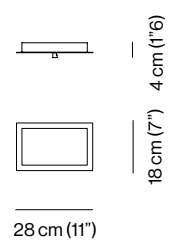

PRODUCTS DETAILS

FUNCTION	SUSPENSION
LOCATION	INTERIOR
LIGHT EMISSION	DIFFUSED LIGHT
LIGHT SOURCE	GRACE SUSPENSION 40 STRIP LED 9,6W/m 2700°K 1270lm/m CRI80+ 24Vdc TOT. = 1 × 12W LED 1590lm 2700°K GRACE SUSPENSION 50 STRIP LED 9,6W/m 2700°K 1270lm/m CRI80+ 24Vdc TOT. = 1 × 17W LED 2225lm 2700°K GRACE COMPOSITION STRIP LED 9,6W/m 2700°K 1270lm/m CRI80+ 24Vdc TOT. = 1 × 12W LED 1590lm 2700°K + 2 × 17W LED 2225lm 2700°K
ENERGY EFFICIENCY	E
RATED VOLTAGE	110 - 120V / 220 - 240V
FREQUENCY	50 - 60Hz
SUPPLY	TERMINAL BLOCK
BALLAST	DIMMABLE BALLAST INCLUDED
WIRING CABLE LENGTH	250 cm (98"4)
STEEL CABLE LENGTH	250 cm (98"4)

DALI or TRIAC dimming kit available upon request

CERTIFICATION**MATERIALS**

STRUCTURE	
MB	MATTE BLACK
GLASS	
C	CRYSTAL
G	SMOKE GREY
R	AMBER

PACKAGE	QTY	DIMENSIONS	NET WEIGHT	GROSS WEIGHT	TOTAL VOL.
GRACE SUSPENSION 40					
	1 × BOX	60 × 35 × H 29 cm (23"6 × 13"8 × H 11"4)	2 kg	2,5 kg	0,12 m ³
	1 × BOX	30 × 40 × H 52 cm (11"8 × 15"7 × H 20"5)	11 kg	12,5 kg	
GRACE SUSPENSION 50					
	1 × BOX	60 × 35 × H 29 cm (23"6 × 13"8 × H 11"4)	2 kg	2,5 kg	0,14 m ³
	1 × BOX	30 × 40 × H 63 cm (11"8 × 15"7 × H 24"8)	14 kg	16,5 kg	
GRACE COMPOSITION					
	3 × BOXES	60 × 35 × H 29 cm (23"6 × 13"8 × H 11"4)	2 kg	2,5 kg	0,40 m ³
	2 × BOXES	30 × 40 × H 63 cm (11"8 × 15"7 × H 24"8)	14 kg	16,5 kg	
	1 × BOX	30 × 40 × H 52 cm (11"8 × 15"7 × H 20"5)	11 kg	12,5 kg	
KIT CANOPY					
	1 × BOX	70 × 60 × H 18 cm (27"6 × 23"6 × H 7"1)	6 kg	8 kg	0,08 m ³

DIMENSIONS

GRACE SUSPENSION 40

KIT CANOPY

GRACE SUSPENSION 50

KIT CANOPY

GRACE COMPOSITION

KIT CANOPY

KIT J-BOX