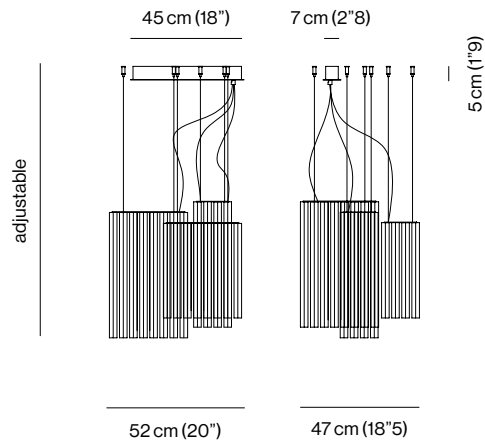

DESCRIPTION The Grace Suspension lamp looks like a material fragment floating in space. Crystal, amber, or smoke coloured Murano blown glass trihedrons shape the light generated by the LEDs, which are positioned in a central cylindrical body, propagating it within the surrounding space. Formal rigour and elegance meet in a suspended structure where the lightness of the glass acquires an intense expressive charge.

PRODUCTS DETAILS

FUNCTION	SUSPENSION
LOCATION	INTERIOR
LIGHT EMISSION	DIFFUSED LIGHT
LIGHT SOURCE	GRACE SUSPENSION 40 STRIP LED 9,6W/m 2700°K 1270lm/m CRI80+ 24Vdc TOT. = 1 × 12W LED 1590lm 2700°K GRACE SUSPENSION 50 STRIP LED 9,6W/m 2700°K 1270lm/m CRI80+ 24Vdc TOT. = 1 × 17W LED 2225lm 2700°K GRACE COMPOSITION STRIP LED 9,6W/m 2700°K 1270lm/m CRI80+ 24Vdc TOT. = 1 × 12W LED 1590lm 2700°K + 2 × 17W LED 2225lm 2700°K
ENERGY EFFICIENCY	E
RATED VOLTAGE	110 - 120V / 220 - 240V
FREQUENCY	50 - 60Hz
SUPPLY	TERMINAL BLOCK
BALLAST	DIMMABLE BALLAST INCLUDED
WIRING CABLE LENGTH	250 cm (98"4)
STEEL CABLE LENGTH	250 cm (98"4)

DALI or TRIAC dimming kit available upon request

CERTIFICATION**MATERIALS**

STRUCTURE	
MB	MATTE BLACK
GLASS	
C	CRYSTAL
G	SMOKE GREY
R	AMBER

PACKAGE	QTY	DIMENSIONS	NET WEIGHT	GROSS WEIGHT	TOTAL VOL.
GRACE SUSPENSION 40					
	1 × BOX	60 × 35 × H 29 cm (23"6 × 13"8 × H 11"4)	2 kg	2,5 kg	0,12 m ³
	1 × BOX	30 × 40 × H 52 cm (11"8 × 15"7 × H 20"5)	11 kg	12,5 kg	
GRACE SUSPENSION 50					
	1 × BOX	60 × 35 × H 29 cm (23"6 × 13"8 × H 11"4)	2 kg	2,5 kg	0,14 m ³
	1 × BOX	30 × 40 × H 63 cm (11"8 × 15"7 × H 24"8)	14 kg	16,5 kg	
GRACE COMPOSITION					
	3 × BOXES	60 × 35 × H 29 cm (23"6 × 13"8 × H 11"4)	2 kg	2,5 kg	0,40 m ³
	2 × BOXES	30 × 40 × H 63 cm (11"8 × 15"7 × H 24"8)	14 kg	16,5 kg	
	1 × BOX	30 × 40 × H 52 cm (11"8 × 15"7 × H 20"5)	11 kg	12,5 kg	
KIT CANOPY					
	1 × BOX	70 × 60 × H 18 cm (27"6 × 23"6 × H 7"1)	6 kg	8 kg	0,08 m ³

DIMENSIONS

GRACE SUSPENSION 40

KIT CANOPY

GRACE SUSPENSION 50

KIT CANOPY

GRACE COMPOSITION

KIT CANOPY

KIT J-BOX