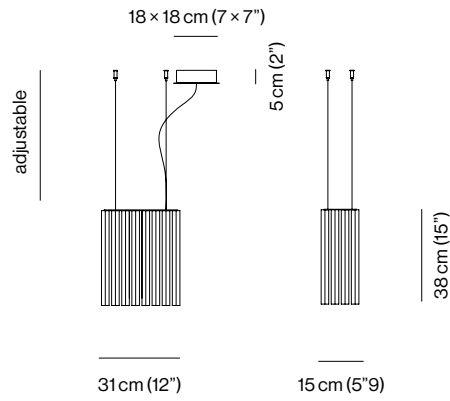

DESCRIPTION The Grace Suspension lamp looks like a material fragment floating in space. Crystal, amber, or smoke coloured Murano blown glass trihedrons shape the light generated by the LEDs, which are positioned in a central cylindrical body, propagating it within the surrounding space. Formal rigour and elegance meet in a suspended structure where the lightness of the glass acquires an intense expressive charge.

PRODUCTS DETAILS

FUNCTION	SUSPENSION
LOCATION	INTERIOR
LIGHT EMISSION	DIFFUSED LIGHT
LIGHT SOURCE	GRACE SUSPENSION 40 STRIP LED 9,6W/m 2700°K 1270lm/m CRI80+ 24Vdc TOT. = 1 × 12W LED 1590lm 2700°K GRACE SUSPENSION 50 STRIP LED 9,6W/m 2700°K 1270lm/m CRI80+ 24Vdc TOT. = 1 × 17W LED 2225lm 2700°K GRACE COMPOSITION STRIP LED 9,6W/m 2700°K 1270lm/m CRI80+ 24Vdc TOT. = 1 × 12W LED 1590lm 2700°K + 2 × 17W LED 2225lm 2700°K
ENERGY EFFICIENCY	E
RATED VOLTAGE	110 - 120V / 220 - 240V
FREQUENCY	50 - 60Hz
SUPPLY	TERMINAL BLOCK
BALLAST	DIMMABLE BALLAST INCLUDED
WIRING CABLE LENGTH	250 cm (98"4)
STEEL CABLE LENGTH	250 cm (98"4)

DALI or TRIAC dimming kit available upon request

CERTIFICATION**MATERIALS**

STRUCTURE	
MB	MATTE BLACK
GLASS	
C	CRYSTAL
G	SMOKE GREY
R	AMBER

PACKAGE	QTY	DIMENSIONS	NET WEIGHT	GROSS WEIGHT	TOTAL VOL.
GRACE SUSPENSION 40					
	1 × BOX	60 × 35 × H 29 cm (23"6 × 13"8 × H 11"4)	2 kg	2,5 kg	0,12 m ³
	1 × BOX	30 × 40 × H 52 cm (11"8 × 15"7 × H 20"5)	11 kg	12,5 kg	
GRACE SUSPENSION 50					
	1 × BOX	60 × 35 × H 29 cm (23"6 × 13"8 × H 11"4)	2 kg	2,5 kg	0,14 m ³
	1 × BOX	30 × 40 × H 63 cm (11"8 × 15"7 × H 24"8)	14 kg	16,5 kg	
GRACE COMPOSITION					
	3 × BOXES	60 × 35 × H 29 cm (23"6 × 13"8 × H 11"4)	2 kg	2,5 kg	0,40 m ³
	2 × BOXES	30 × 40 × H 63 cm (11"8 × 15"7 × H 24"8)	14 kg	16,5 kg	
	1 × BOX	30 × 40 × H 52 cm (11"8 × 15"7 × H 20"5)	11 kg	12,5 kg	
KIT CANOPY					
	1 × BOX	70 × 60 × H 18 cm (27"6 × 23"6 × H 7"1)	6 kg	8 kg	0,08 m ³

DIMENSIONS

GRACE SUSPENSION 40

KIT CANOPY

GRACE SUSPENSION 50

KIT CANOPY

GRACE COMPOSITION

KIT CANOPY

KIT J-BOX