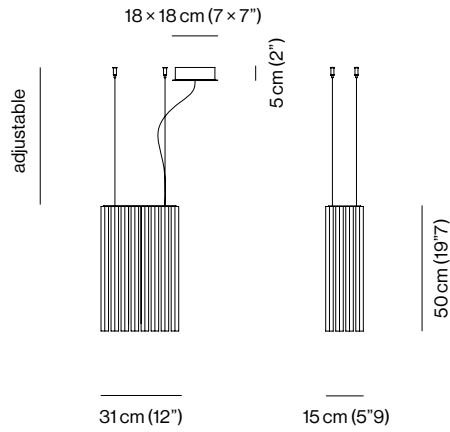

DESCRIPTION The Grace Suspension lamp looks like a material fragment floating in space. Crystal, amber, or smoke coloured Murano blown glass trihedrons shape the light generated by the LEDs, which are positioned in a central cylindrical body, propagating it within the surrounding space. Formal rigour and elegance meet in a suspended structure where the lightness of the glass acquires an intense expressive charge.

PRODUCTS DETAILS

FUNCTION	SUSPENSION
LOCATION	INTERIOR
LIGHT EMISSION	DIFFUSED LIGHT
LIGHT SOURCE	GRACE SUSPENSION 40 STRIP LED 9,6W/m 2700°K 1270lm/m CRI80+ 24Vdc TOT. = 1 × 12W LED 1590lm 2700°K GRACE SUSPENSION 50 STRIP LED 9,6W/m 2700°K 1270lm/m CRI80+ 24Vdc TOT. = 1 × 17W LED 2225lm 2700°K GRACE COMPOSITION STRIP LED 9,6W/m 2700°K 1270lm/m CRI80+ 24Vdc TOT. = 1 × 12W LED 1590lm 2700°K + 2 × 17W LED 2225lm 2700°K
ENERGY EFFICIENCY	E
RATED VOLTAGE	110 - 120V / 220 - 240V
FREQUENCY	50 - 60Hz
SUPPLY	TERMINAL BLOCK
BALLAST	DIMMABLE BALLAST INCLUDED
WIRING CABLE LENGTH	250 cm (98"4)
STEEL CABLE LENGTH	250 cm (98"4)

DALI or TRIAC dimming kit available upon request

CERTIFICATION**MATERIALS**

STRUCTURE	
MB	MATTE BLACK
GLASS	
C	CRYSTAL
G	SMOKE GREY
R	AMBER

PACKAGE	QTY	DIMENSIONS	NET WEIGHT	GROSS WEIGHT	TOTAL VOL.
GRACE SUSPENSION 40					
	1 × BOX	60 × 35 × H 29 cm (23"6 × 13"8 × H 11"4)	2 kg	2,5 kg	0,12 m ³
	1 × BOX	30 × 40 × H 52 cm (11"8 × 15"7 × H 20"5)	11 kg	12,5 kg	
GRACE SUSPENSION 50					
	1 × BOX	60 × 35 × H 29 cm (23"6 × 13"8 × H 11"4)	2 kg	2,5 kg	0,14 m ³
	1 × BOX	30 × 40 × H 63 cm (11"8 × 15"7 × H 24"8)	14 kg	16,5 kg	
GRACE COMPOSITION					
	3 × BOXES	60 × 35 × H 29 cm (23"6 × 13"8 × H 11"4)	2 kg	2,5 kg	0,40 m ³
	2 × BOXES	30 × 40 × H 63 cm (11"8 × 15"7 × H 24"8)	14 kg	16,5 kg	
	1 × BOX	30 × 40 × H 52 cm (11"8 × 15"7 × H 20"5)	11 kg	12,5 kg	
KIT CANOPY					
	1 × BOX	70 × 60 × H 18 cm (27"6 × 23"6 × H 7"1)	6 kg	8 kg	0,08 m ³

DIMENSIONS

GRACE SUSPENSION 40

KIT CANOPY

GRACE SUSPENSION 50

KIT CANOPY

GRACE COMPOSITION

KIT CANOPY

KIT J-BOX