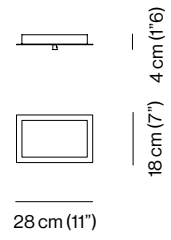

PRODUCTS DETAILS

FUNCTION	SUSPENSION
LOCATION	INTERIOR
LIGHT EMISSION	DIFFUSED LIGHT
LIGHT SOURCE	GRACE SUSPENSION 40 STRIP LED 9,6W/m 2700°K 1270lm/m CRI80+ 24Vdc TOT. = 1 × 12W LED 1590lm 2700°K GRACE SUSPENSION 50 STRIP LED 9,6W/m 2700°K 1270lm/m CRI80+ 24Vdc TOT. = 1 × 17W LED 2225lm 2700°K GRACE COMPOSITION STRIP LED 9,6W/m 2700°K 1270lm/m CRI80+ 24Vdc TOT. = 1 × 12W LED 1590lm 2700°K + 2 × 17W LED 2225lm 2700°K
ENERGY EFFICIENCY	E
RATED VOLTAGE	110 - 120V / 220 - 240V
FREQUENCY	50 - 60Hz
SUPPLY	TERMINAL BLOCK
BALLAST	DIMMABLE BALLAST INCLUDED
WIRING CABLE LENGTH	250 cm (98"4)
STEEL CABLE LENGTH	250 cm (98"4)

DALI or TRIAC dimming kit available upon request

CERTIFICATION**MATERIALS**

STRUCTURE	
MB	MATTE BLACK
GLASS	
C	CRYSTAL
G	SMOKE GREY
R	AMBER

PACKAGE	QTY	DIMENSIONS	NET WEIGHT	GROSS WEIGHT	TOTAL VOL.
GRACE SUSPENSION 40					
	1 × BOX	60 × 35 × H 29 cm (23"6 × 13"8 × H 11"4)	2 kg	2,5 kg	0,12 m ³
	1 × BOX	30 × 40 × H 52 cm (11"8 × 15"7 × H 20"5)	11 kg	12,5 kg	
GRACE SUSPENSION 50					
	1 × BOX	60 × 35 × H 29 cm (23"6 × 13"8 × H 11"4)	2 kg	2,5 kg	0,14 m ³
	1 × BOX	30 × 40 × H 63 cm (11"8 × 15"7 × H 24"8)	14 kg	16,5 kg	
GRACE COMPOSITION					
	3 × BOXES	60 × 35 × H 29 cm (23"6 × 13"8 × H 11"4)	2 kg	2,5 kg	0,40 m ³
	2 × BOXES	30 × 40 × H 63 cm (11"8 × 15"7 × H 24"8)	14 kg	16,5 kg	
	1 × BOX	30 × 40 × H 52 cm (11"8 × 15"7 × H 20"5)	11 kg	12,5 kg	
KIT CANOPY					
	1 × BOX	70 × 60 × H 18 cm (27"6 × 23"6 × H 7"1)	6 kg	8 kg	0,08 m ³

DIMENSIONS

GRACE SUSPENSION 40

KIT CANOPY

GRACE SUSPENSION 50

KIT CANOPY

GRACE COMPOSITION

KIT CANOPY

KIT J-BOX