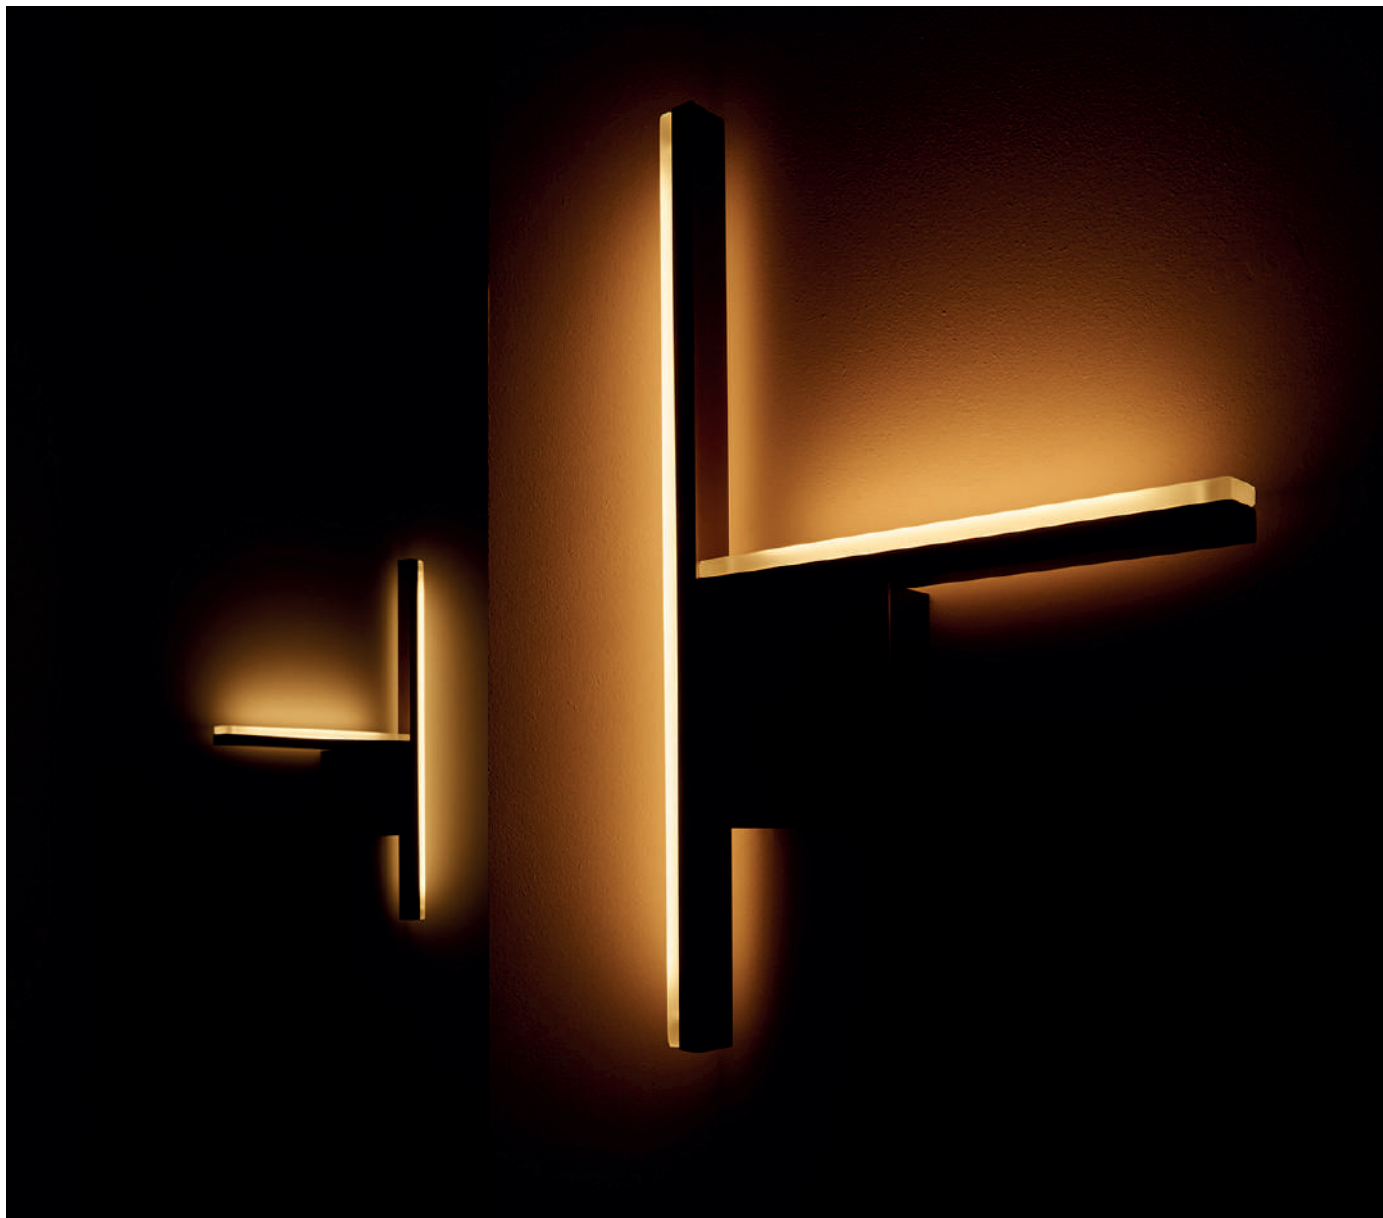

VENICEM

ALMOST ESSENCE design Massimo Tonetto

Delabré brass or matte black nickel structure. Pewter or antique copper plate. Satin glass diffusers th. 10 mm.

VENICEM

ESSENCE WALL

Function	Wall
Location	Interior
Light Emission	Diffused light
Light Source	Strip LED 13W 24V 1330lm 2700°K
Energy Efficiency	A+
Rated Voltage	110 - 120 V / 220 - 240 V
Frequency	50 - 60 Hz
Supply	Terminal block
Ballast	Ballast included

Certifications

UL/C_{WRED} CE   IP20

Structure

M07 Matte Black Nickel

M14 Delabré brass

Plate

M16 Pewter

M17 Antique copper