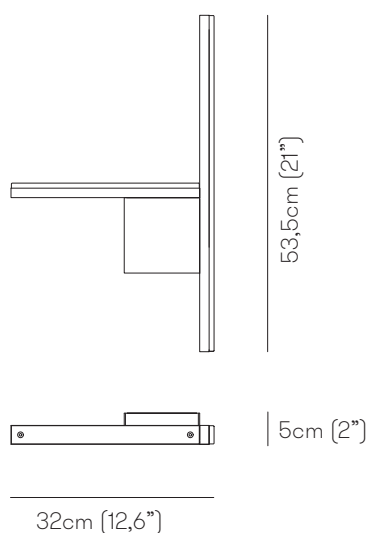

VENICEM

ALMOST ESSENCE design Massimo Tonetto

Delabré brass or matte black nickel structure. Pewter or antique copper plate. Satin glass diffusers th. 10 mm.

VENICEM

ESSENCE WALL

Function	Wall
Location	Interior
Light Emission	Diffused light
Light Source	Strip LED 13W 24V 1330lm 2700°K
Energy Efficiency	A+
Rated Voltage	110 - 120 V / 220 - 240 V
Frequency	50 - 60 Hz
Supply	Terminal block
Ballast	Ballast included

DALI or TRIAC dimming kit available upon request

Package	Dimensions	Net Weight	Gross Weight	Total vol.
	60×60×H.18cm (23,6"×23,6"×H.7")	3kg	4,5kg	0,06 m ³

Dimensions

SX

DX