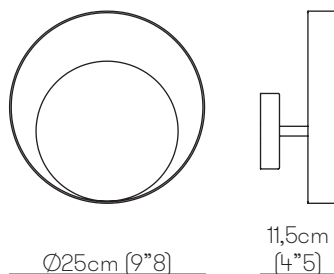

VENICEM

CIRCLE WALL design Massimo Tonetto

Wall lamp with indirect light. Light burnished brass ring and matte black nickel structure.

VENICEM

CIRCLE WALL

Function	Wall
Location	Interior
Light Emission	Indirect light
Light Source	1x17W LED 1700lm 2700°K Dimmable by trailing or leading edge dimmers
Rated Voltage	110 - 120 V / 220 - 240 V
Frequency	50 - 60 Hz
Supply	Terminal block

Certifications

UL/C_{WRED} CE   IP20

Structure

M11 Light burnished brass
+ M07 Matte black nickel

Package	Dimensions	Net Weight	Gross Weight	Total vol.
CIRCLE WALL 25	46x47xH.30cm (18"1x18"5xH.11"8)	2kg	3,5kg	0,06 m ³
CIRCLE WALL 35	46x47xH.30cm (18"1x18"5xH.11"8)	2,5kg	4kg	0,06 m ³

Dimensions

CIRCLE WALL 25

CIRCLE WALL 35