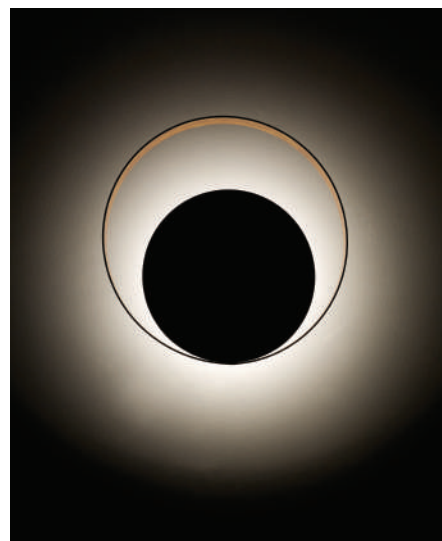

VENICEM

CIRCLE WALL design Massimo Tonetto

Wall lamp with indirect light. Light burnished brass ring and matte black nickel structure.

VENICEM

CIRCLE WALL

Function	Wall
Location	Interior
Light Emission	Indirect light
Light Source	1x17W LED 1700lm 2700°K Dimmable by trailing or leading edge dimmers
Rated Voltage	110 - 120 V / 220 - 240 V
Frequency	50 - 60 Hz
Supply	Terminal block