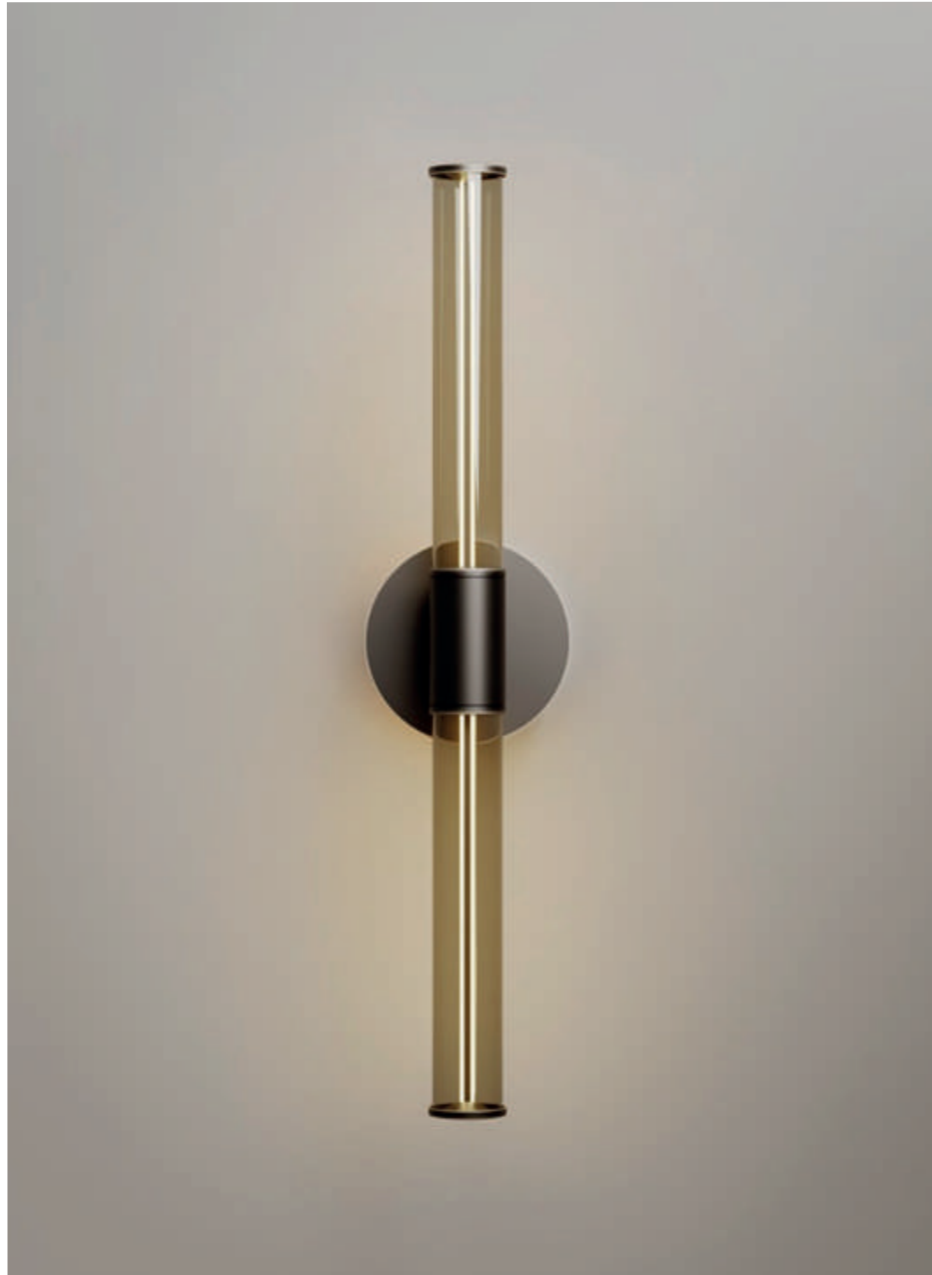

VENICEM

CROSS wall design Massimo Tonetto

Wall lamp with diffused light. Light or dark burnished brass structure. Transparent dove grey or bronze blown glass diffuser.

VENICEM

CROSS wall

Function	Wall
Location	Interior
Light Emission	Diffused light
Light Source	Strip led 8W 2700°K 750lm CRI 90+ 24Vdc Tot. = 9,6W 900lm
Energy Efficiency	A+
Rated Voltage	110 - 120 V / 220 - 240 V
Frequency	50 - 60 Hz
Supply	Terminal block
Ballast	Ballast included

Certifications

UL/C_{WIRE}E   IP20

Structure

M11 Light burnished brass
M12 Dark burnished brass

Glass

G Dove grey
S Bronze

DALI or TRIAC dimming kit available upon request

Package	Dimensions	Net Weight	Gross Weight	Total vol.
Structure	74×51×H.33cm	4kg	7kg	0,12mc