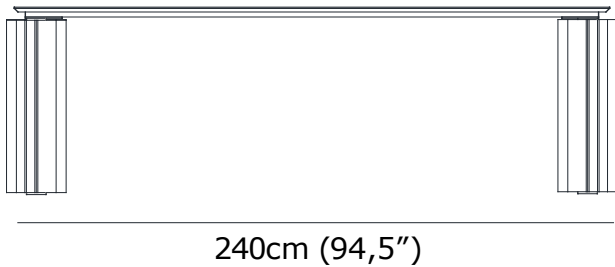

VENICEM

SERGE table

Function	Table
Location	Interior

Top	CR	Cipollino rosso ondulato marble
Structure	MB	Matte black
Legs	M20	Blended burnished copper

Package	Dimensions	Net Weight	Gross Weight	Total vol.

Dimensions