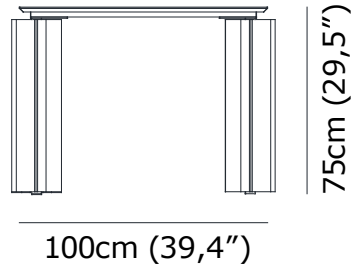

VENICEM

SERGE table

Function	Table
Location	Interior

Top	CR	Cipollino rosso ondulato marble
Structure	MB	Matte black
Legs	M20	Blended burnished copper

Package	Dimensions	Net Weight	Gross Weight	Total vol.

Dimensions