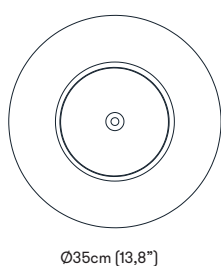

VENICEM

ZEN wall 35/45/55 design Massimo Tonetto

Wall lamp with diffused light. Light or dark burnished brass structure. Transparent dove grey or bronze blown glass diffuser.

VENICEM

ZEN wall 35/45/55

Function	Wall
Location	Interior
Light Emission	Diffused light
Light Source	Strip cob led 15W 2700°K 1407lm CRI 90+ 24Vdc Tot. 6W 563lm
Energy Efficiency	A+
Rated Voltage	110 - 120 V / 220 - 240 V
Frequency	50 - 60 Hz
Supply	Terminal block
Ballast	Ballast included

Certifications

Structure

M11	Light burnished brass
M12	Dark burnished brass

Glass

G	Dove grey
S	Bronze

DALI or TRIAC dimming kit available upon request

Package	Dimensions	Net Weight	Gross Weight	Total vol.
Ø35	49×49×H. 35 cm	5kg	8Kg	0,08mc
Ø45	59×59×H. 36 cm	8kg	11kg	0,12mc
Ø55	69×69×H. 36 cm	9,2kg	12,2kg	0,16mc

Dimensions

Ø35cm (13,8")

Ø13cm (5,1")

17cm (6,7")

Ø45cm (17,7")

Ø13cm (5,1")

19cm (7,5")

Ø55cm (21,7")

Ø13cm (5,1")

20cm (7,8")