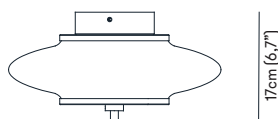

VENICEM

ZEN wall 35/45/55 design Massimo Tonetto

Wall lamp with diffused light. Light or dark burnished brass structure. Transparent dove grey or bronze blown glass diffuser.

VENICEM

ZEN wall 35/45/55

Function	Wall
Location	Interior
Light Emission	Diffused light
Light Source	Strip cob led 15W 2700°K 1407lm CRI 90+ 24Vdc Tot. 6W 563lm
Energy Efficiency	A+
Rated Voltage	110 - 120 V / 220 - 240 V
Frequency	50 - 60 Hz
Supply	Terminal block
Ballast	Ballast included

Certifications

Structure

M11	Light burnished brass
M12	Dark burnished brass

Glass

G	Dove grey
S	Bronze

DALI or TRIAC dimming kit available upon request

Package	Dimensions	Net Weight	Gross Weight	Total vol.
Ø35	49×49×H. 35 cm	5kg	8Kg	0,08mc
Ø45	59×59×H. 36 cm	8kg	11kg	0,12mc
Ø55	69×69×H. 36 cm	9,2kg	12,2kg	0,16mc

Dimensions

Ø35cm (13,8")

Ø13cm (5,1")

17cm (6,7")

Ø45cm (17,7")

Ø13cm (5,1")

19cm (7,5")

Ø55cm (21,7")

Ø13cm (5,1")

20cm (7,8")