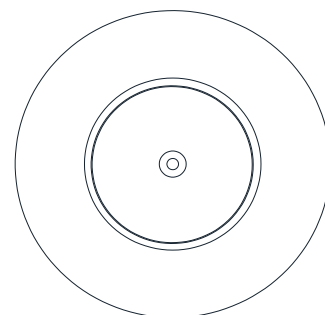

VENICEM

ZEN wall 35/45/55 design Massimo Tonetto

Wall lamp with diffused light. Light or dark burnished brass structure. Transparent dove grey or bronze blown glass diffuser.

VENICEM

ZEN wall 35/45/55

Function	Wall
Location	Interior
Light Emission	Diffused light
Light Source	Strip cob led 15W 2700°K 1407lm CRI 90+ 24Vdc Tot. 6W 563lm
Energy Efficiency	A+
Rated Voltage	110 - 120 V / 220 - 240 V
Frequency	50 - 60 Hz
Supply	Terminal block
Ballast	Ballast included

Certifications

Structure

M11	Light burnished brass
M12	Dark burnished brass

Glass

G	Dove grey
S	Bronze

DALI or TRIAC dimming kit available upon request

Package	Dimensions	Net Weight	Gross Weight	Total vol.
Ø35	49×49×H. 35 cm	5kg	8Kg	0,08mc
Ø45	59×59×H. 36 cm	8kg	11kg	0,12mc
Ø55	69×69×H. 36 cm	9,2kg	12,2kg	0,16mc

Dimensions

Ø35cm (13,8")

Ø13cm (5,1")

17cm (6,7")

Ø45cm (17,7")

Ø13cm (5,1")

19cm (7,5")

Ø55cm (21,7")

Ø13cm (5,1")

20cm (7,8")