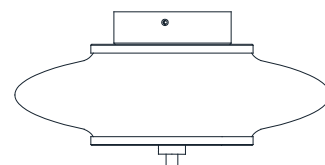

VENICEM

ZEN wall 35/45/55 design Massimo Tonetto

Wall lamp with diffused light. Light or dark burnished brass structure. Transparent dove grey or bronze blown glass diffuser.

VENICEM

ZEN wall 35/45/55

Function	Wall
Location	Interior
Light Emission	Diffused light
Light Source	Strip cob led 15W 2700°K 1407lm CRI 90+ 24Vdc Tot. 6W 563lm
Energy Efficiency	A+
Rated Voltage	110 - 120 V / 220 - 240 V
Frequency	50 - 60 Hz
Supply	Terminal block
Ballast	Ballast included

Certifications

Structure

M11	Light burnished brass
M12	Dark burnished brass

Glass

G	Dove grey
S	Bronze

DALI or TRIAC dimming kit available upon request

Package	Dimensions	Net Weight	Gross Weight	Total vol.
Ø35	49×49×H. 35 cm	5kg	8Kg	0,08mc
Ø45	59×59×H. 36 cm	8kg	11kg	0,12mc
Ø55	69×69×H. 36 cm	9,2kg	12,2kg	0,16mc

Dimensions

Ø35cm (13,8")

Ø13cm (5,1")

17cm (6,7")

Ø45cm (17,7")

Ø13cm (5,1")

19cm (7,5")

Ø55cm (21,7")

Ø13cm (5,1")

20cm (7,8")