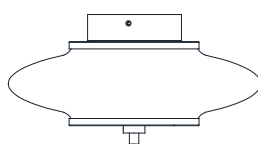

VENICEM

ZEN wall 35/45/55 design Massimo Tonetto

Wall lamp with diffused light. Light or dark burnished brass structure. Transparent dove grey or bronze blown glass diffuser.

VENICEM

ZEN wall 35/45/55

Function	Wall
Location	Interior
Light Emission	Diffused light
Light Source	Strip cob led 15W 2700°K 1407lm CRI 90+ 24Vdc Tot. 6W 563lm
Energy Efficiency	A+
Rated Voltage	110 - 120 V / 220 - 240 V
Frequency	50 - 60 Hz
Supply	Terminal block
Ballast	Ballast included

Certifications

Structure

M11	Light burnished brass
M12	Dark burnished brass

Glass

G	Dove grey
S	Bronze

DALI or TRIAC dimming kit available upon request

Package	Dimensions	Net Weight	Gross Weight	Total vol.
Ø35	49×49×H. 35 cm	5kg	8Kg	0,08mc
Ø45	59×59×H. 36 cm	8kg	11kg	0,12mc
Ø55	69×69×H. 36 cm	9,2kg	12,2kg	0,16mc

Dimensions

Ø35cm (13,8")

Ø13cm (5,1")

17cm (6,7")

Ø45cm (17,7")

Ø13cm (5,1")

19cm (7,5")

Ø55cm (21,7")

Ø13cm (5,1")

20cm (7,8")