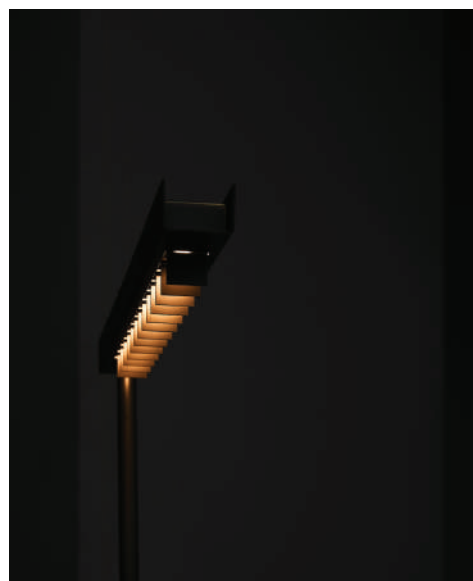

VENICEM

VCM TABLE design Massimo Tonetto

Table lamp with direct downward light. Structure in blended burnished or dark burnished brass.

VENICEM

VCM TABLE

Function	Table
Location	Interior
Light Emission	Diffused light
Light Source	Strip LED 6W 582lm 2700°K Dimmable
Energy Efficiency	A+
Rated Voltage	110 - 120 V / 220 - 240 V
Frequency	50 - 60 Hz
Supply	Terminal block
Ballast	Ballast included
Cable length	

Certifications

UL/ WIRED/ CE 220-240V  IP20  50/60Hz

Structure

M12 Dark burnished brass

M19 Blended burnished brass

Package	Dimensions	Net Weight	Gross Weight	Total vol.
	60×60×H.18 cm (23,6"× 23,6"× H.7")	4 kg	5 kg	0,06m ³