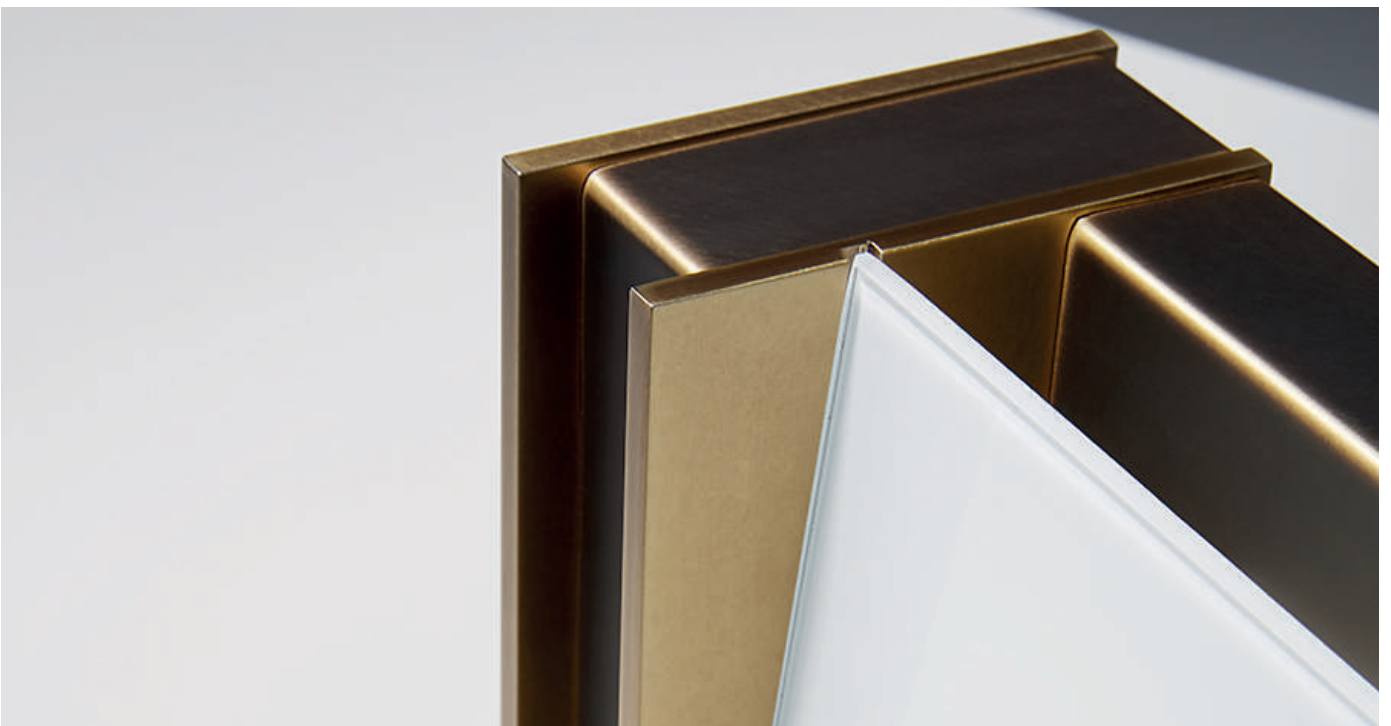

## GLAM TABLE design Massimo Tonetto

Table lamp with diffused light. Structure in pewter finish and delabr  brass or burnished natural brass and dark burnished brass finish. White glass diffuser.