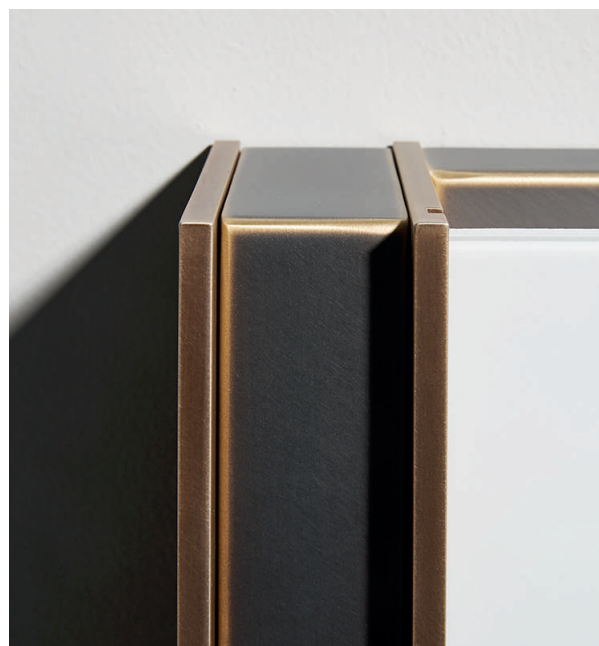

VENICEM

GLAM WALL design Massimo Tonetto

Wall lamp with diffused light. Structure in pewter finish and delabr  brass or burnished natural brass and dark burnished brass finish. White glass diffuser.

VENICEM

GLAM WALL

Function	Wall
Location	Interior
Light Emission	Diffused light
Light Source	Plate LED 500mA 18V 9W 2700°K 900lm
Rated Voltage	110 - 120 V / 220 - 240 V
Frequency	50 - 60 Hz
Supply	Terminal block
Ballast	Ballast included