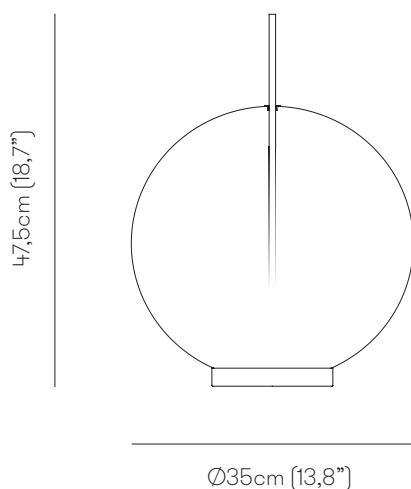

### Diffuser

H Blending

Package	Dimensions	Net Weight	Gross Weight	Total vol.
Structure	60×35×H.29cm (23,6"×13,8"×H.11,4")	1,5kg	2,5kg	0,17 m <sup>3</sup>
Glass	48×48×H.46cm (18,9"×18,9"×H.18,1")	2,5kg	5kg	

### Dimensions

### Diffuser

H Blending

Package	Dimensions	Net Weight	Gross Weight	Total vol.
Structure	60×35×H.29cm (23,6"×13,8"×H.11,4")	1,5kg	2kg	0,11 m <sup>3</sup>
Glass	37×37×H.39cm (14,6"×14,6"×H.15,4")	1,5kg	2,5kg	