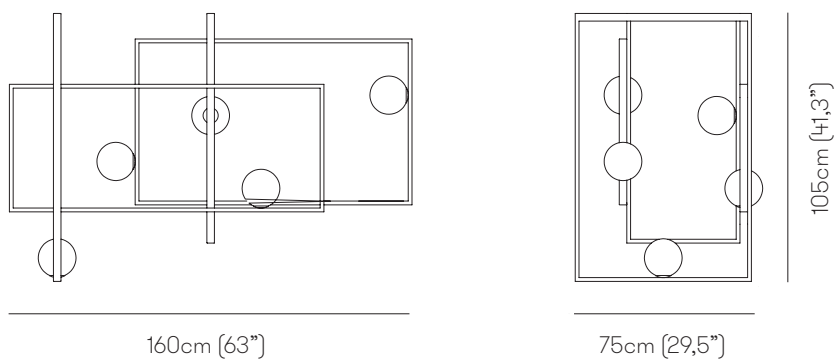

VENICEM

MONDRIAN GLASS CEILING

Function	Ceiling
Location	Interior
Light Emission	Diffused light
Light Source	5x5W G9 LED 350lm 2700°K (bulbs excluded)
Rated Voltage	110 - 120 V / 220 - 240 V
Frequency	50 - 60 Hz
Supply	Terminal block

DALI or TRIAC remote dimming kit available upon request

Certifications

Structure

M03	Burnished natural brass
M04	Polished black nickel
M05	Polished gold
M07	Matte black nickel

Diffuser

W White

Package	Dimensions	Net Weight	Gross Weight	Total vol.
	141x87xH.38cm (55,5"x34,2"x14,9")	24kg	30kg	0,47 m³

Dimensions