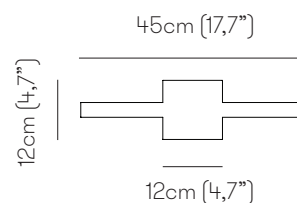

VENICEM

MONDRIAN GLASS CEILING

Function	Ceiling
Location	Interior
Light Emission	Diffused light
Light Source	5x5W G9 LED 350lm 2700°K (bulbs excluded)
Rated Voltage	110 - 120 V / 220 - 240 V
Frequency	50 - 60 Hz
Supply	Terminal block

DALI or TRIAC remote dimming kit available upon request

Certifications

Structure

M03	Burnished natural brass
M04	Polished black nickel
M05	Polished gold
M07	Matte black nickel

Diffuser

W White

Package	Dimensions	Net Weight	Gross Weight	Total vol.
	141x87xH.38cm (55,5"x34,2"x14,9")	24kg	30kg	0,47 m³

Dimensions

Kit j-box

Kit suspension + canopy