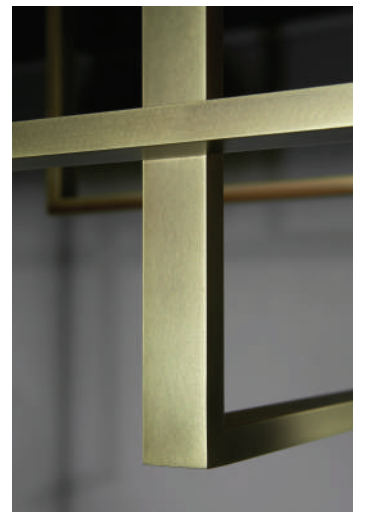

VENICEM

MONDRIAN GLASS CEILING design Massimo Tonetto

Ceiling lamp with diffused light. Burnished natural brass, matte black nickel, polished black nickel or polished gold structure and white Murano blown glass diffusers.

VENICEM

MONDRIAN GLASS CEILING

| | |
|----------------|--|
| Function | Ceiling |
| Location | Interior |
| Light Emission | Diffused light |
| Light Source | 5x5W G9 LED 350lm 2700°K (bulbs excluded) |
| Rated Voltage | 110 - 120 V / 220 - 240 V |
| Frequency | 50 - 60 Hz |
| Supply | Terminal block |