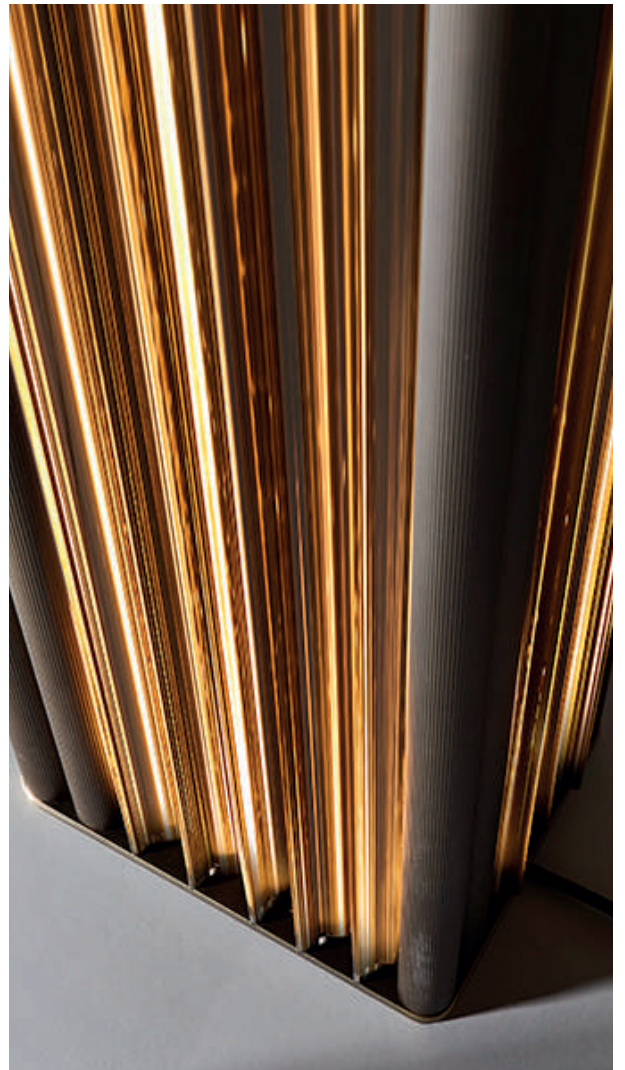

VENICEM

NUMA FLOOR design Massimo Tonetto

Floor lamp with diffused light. Dark burnished brass structure and crystal, amber or smoke grey Murano blown glass trihedrons.

VENICEM

NUMA FLOOR

Function	Floor
Location	Interior
Light Emission	Diffused light
Light Source	Strip LED 40W 24V 5890lm 2700°K
Energy Efficiency	A++
Rated Voltage	110 - 120 V / 220 - 240 V
Frequency	50 - 60 Hz
Supply	Power cord
Switching	On / Off
Cable Length	90cm-35"  140cm-55"

Certifications

UL/C   IP20

Structure

M12 Dark burnished brass

Diffuser

C Crystal
R Amber
G Smoke grey

Package	Dimensions	Net Weight	Gross Weight	Total vol.
Structure	164×40×H.34cm (64,6"×15,7"×H.13,4")	16kg	21,5kg	0,38 m3
Glass	36×27×H.160cm (14,2"×10,6"×63")	15kg	20,5kg	

Dimensions