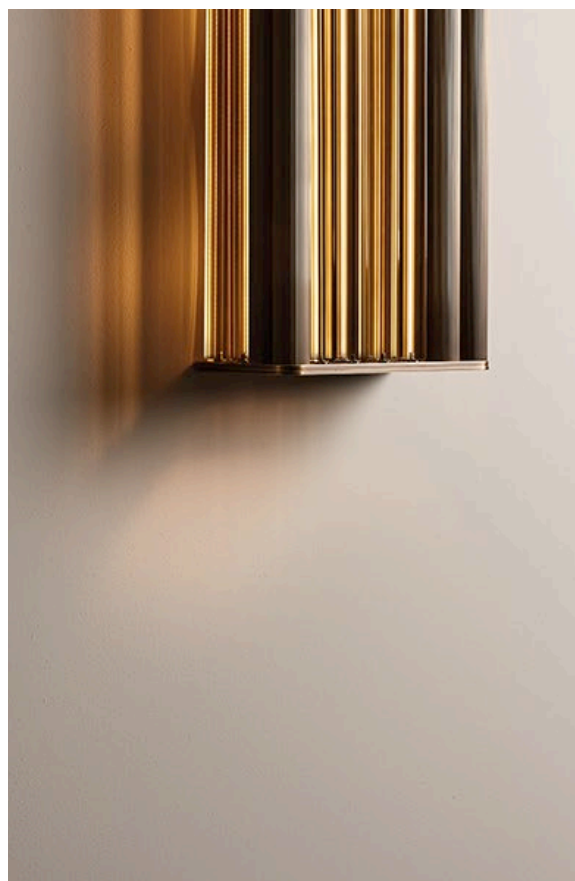

VENICEM

NUMA WALL design Massimo Tonetto

Wall lamp with diffused light. Dark burnished brass structure and crystal, amber or smoke grey Murano blown glass trihedrons.

VENICEM

NUMA WALL

Function	Wall
Location	Interior
Light Emission	Diffused light
Light Source	Strip LED 6W 24V 760lm 2700°K
Energy Efficiency	A+
Rated Voltage	110 - 120 V / 220 - 240 V
Frequency	50 - 60 Hz
Supply	Terminal block
Ballast	Ballast included

Certifications

UL/C E   IP20

Structure

M12 Dark burnished brass

Diffuser

C Crystal
R Amber
G Smoke grey

DALI or TRIAC dimming kit available upon request

Package	Dimensions	Net Weight	Gross Weight	Total vol.
Structure	41×21×H.56cm (16,1"×8,3"×22")	6kg	7kg	0,11 m ³
Glass	63×37×H.27cm (24,8"×14,5"×10,6")	3kg	4kg	