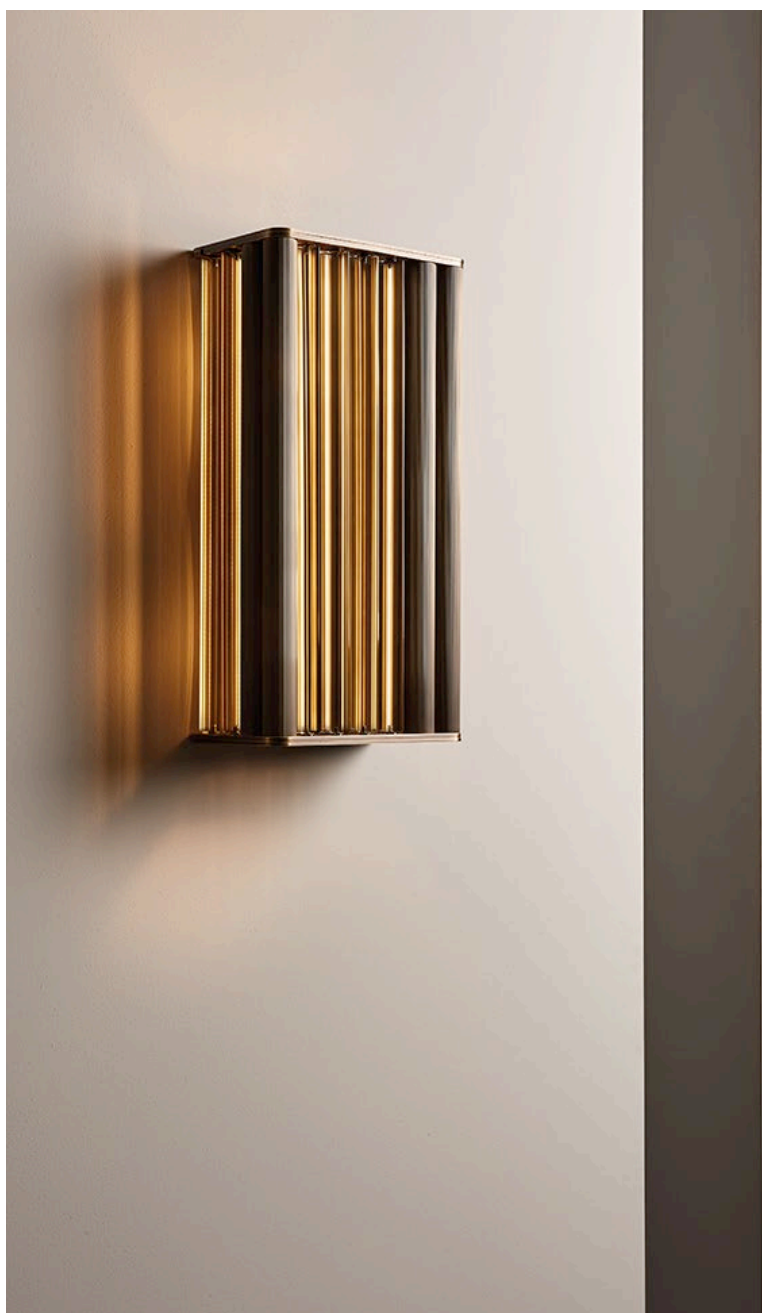

VENICEM

NUMA WALL design Massimo Tonetto

Wall lamp with diffused light. Dark burnished brass structure and crystal, amber or smoke grey Murano blown glass trihedrons.

VENICEM

NUMA WALL

Function	Wall
Location	Interior
Light Emission	Diffused light
Light Source	Strip LED 6W 24V 760lm 2700°K
Energy Efficiency	A+
Rated Voltage	110 - 120 V / 220 - 240 V
Frequency	50 - 60 Hz
Supply	Terminal block
Ballast	Ballast included

Certifications

UL/C E   IP20

Structure

M12 Dark burnished brass

Diffuser

C Crystal
R Amber
G Smoke grey

DALI or TRIAC dimming kit available upon request

Package	Dimensions	Net Weight	Gross Weight	Total vol.
Structure	41×21×H.56cm (16,1"×8,3"×22")	6kg	7kg	0,11 m ³
Glass	63×37×H.27cm (24,8"×14,5"×10,6")	3kg	4kg	