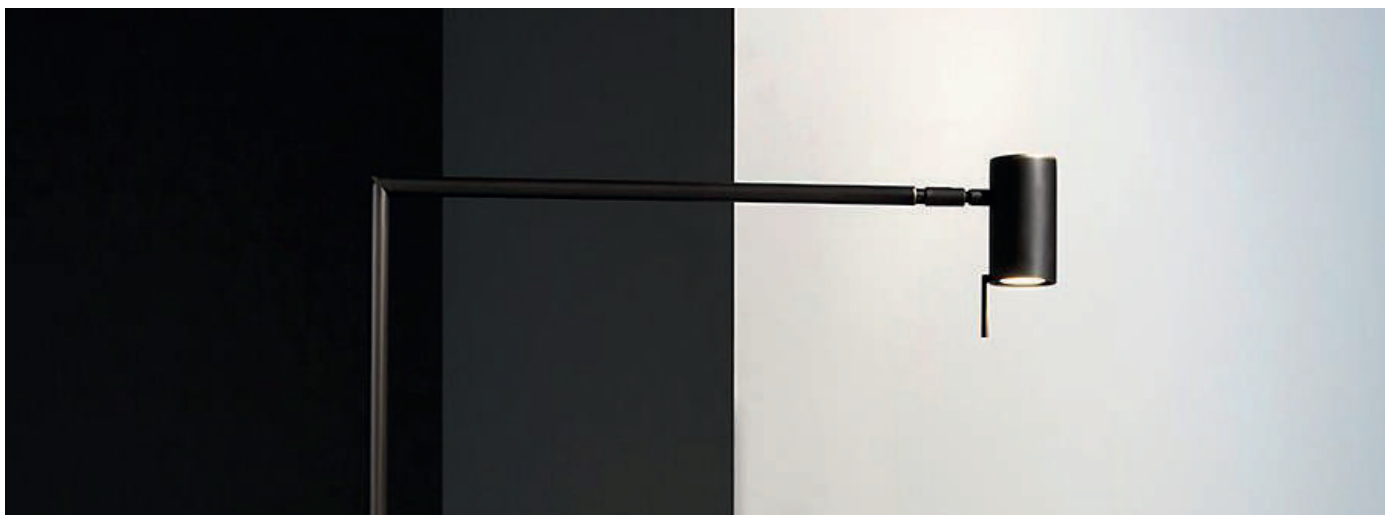

VENICEM

RECTUS FLOOR design Massimo Tonetto

Floor lamp with directional light, dark burnished brass structure and adjustable joint.

VENICEM

RECTUS FLOOR

Function	Floor
Location	Interior
Light Emission	Directional light
Light Source	1×6W GU10 PAR 16 LED 560lm 2700°K - Dimmable (bulbs excluded)
Rated Voltage	110 - 120 V / 220 - 240 V
Frequency	50 - 60 Hz
Supply	Power cord
Switching	On/off switch
Cable Length	90cm-36"  140cm-55"

Certifications

UL/C_{WRED} CE   IP20

Structure

M12 Dark burnished brass

Package	Dimensions	Net Weight	Gross Weight	Total vol.
	144×72×H.17cm (56,7"×28,3"×6,7")	7kg	9kg	0,18 m ³

Dimensions