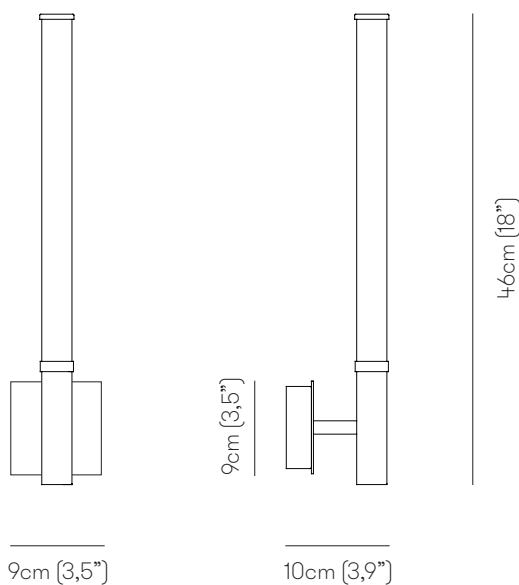

### Structure

M18 Brushed burnished brass

### Diffuser

W White glass

G Smoke grey glass

Package	Dimensions	Net Weight	Gross Weight	Total vol.
	60x35xH.29cm (23,6"x13,8"x11,4")	2kg	2,5kg	0,06 m <sup>3</sup>

### Dimensions