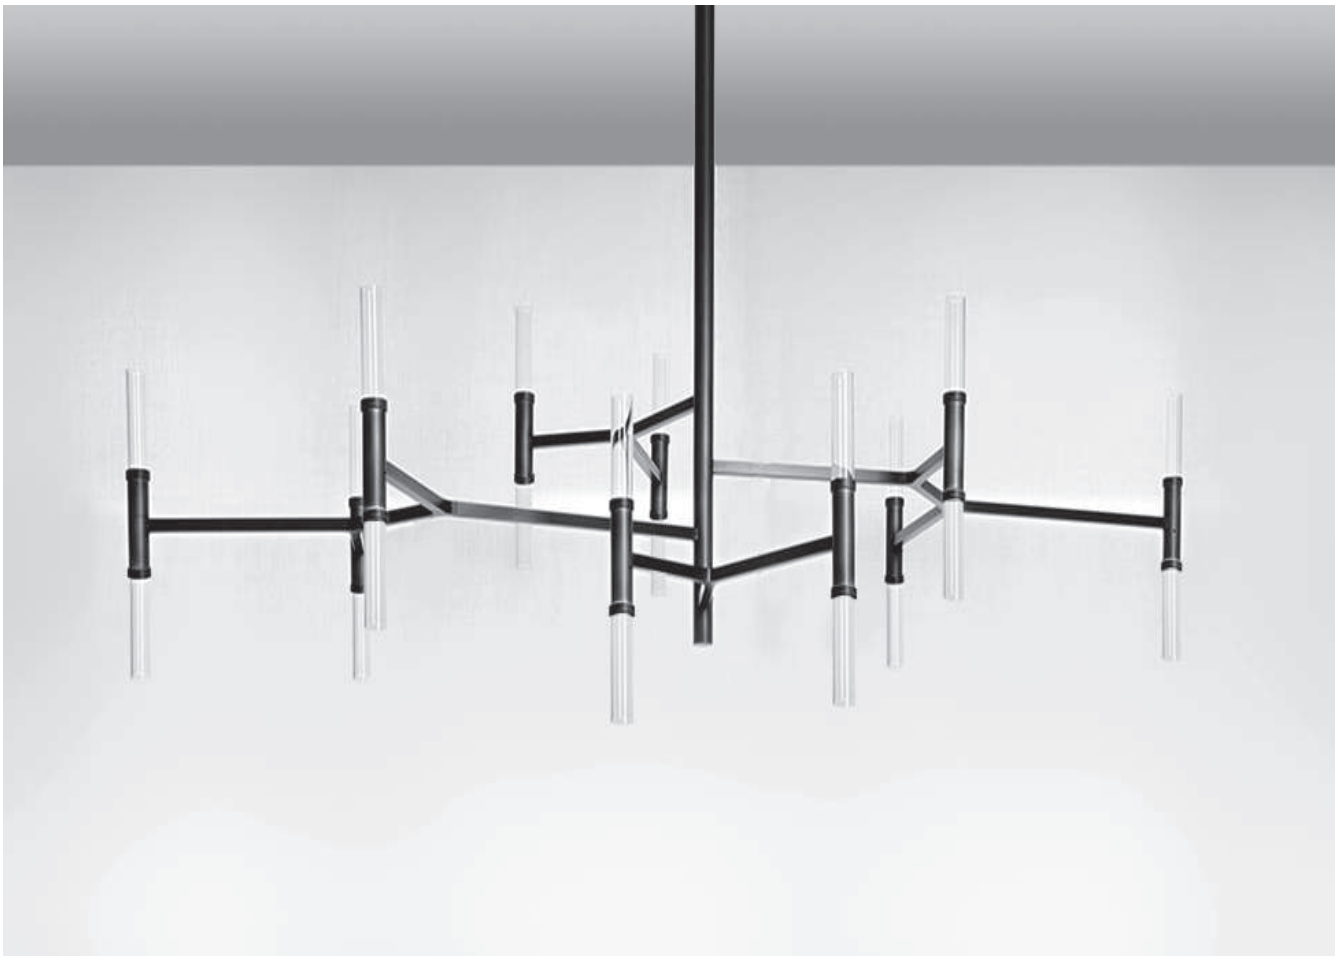

## ROOTS CHANDELIER design Massimo Tonetto

Suspended lamp with diffused light. Dark burnished brass structure and satin glass diffusers.

### Structure

M12 Dark burnished brass

### Dimensions

## ROOTS CHANDELIER DOUBLE design Massimo Tonetto

Suspended lamp with diffused light. Dark burnished brass structure and satin glass diffusers.