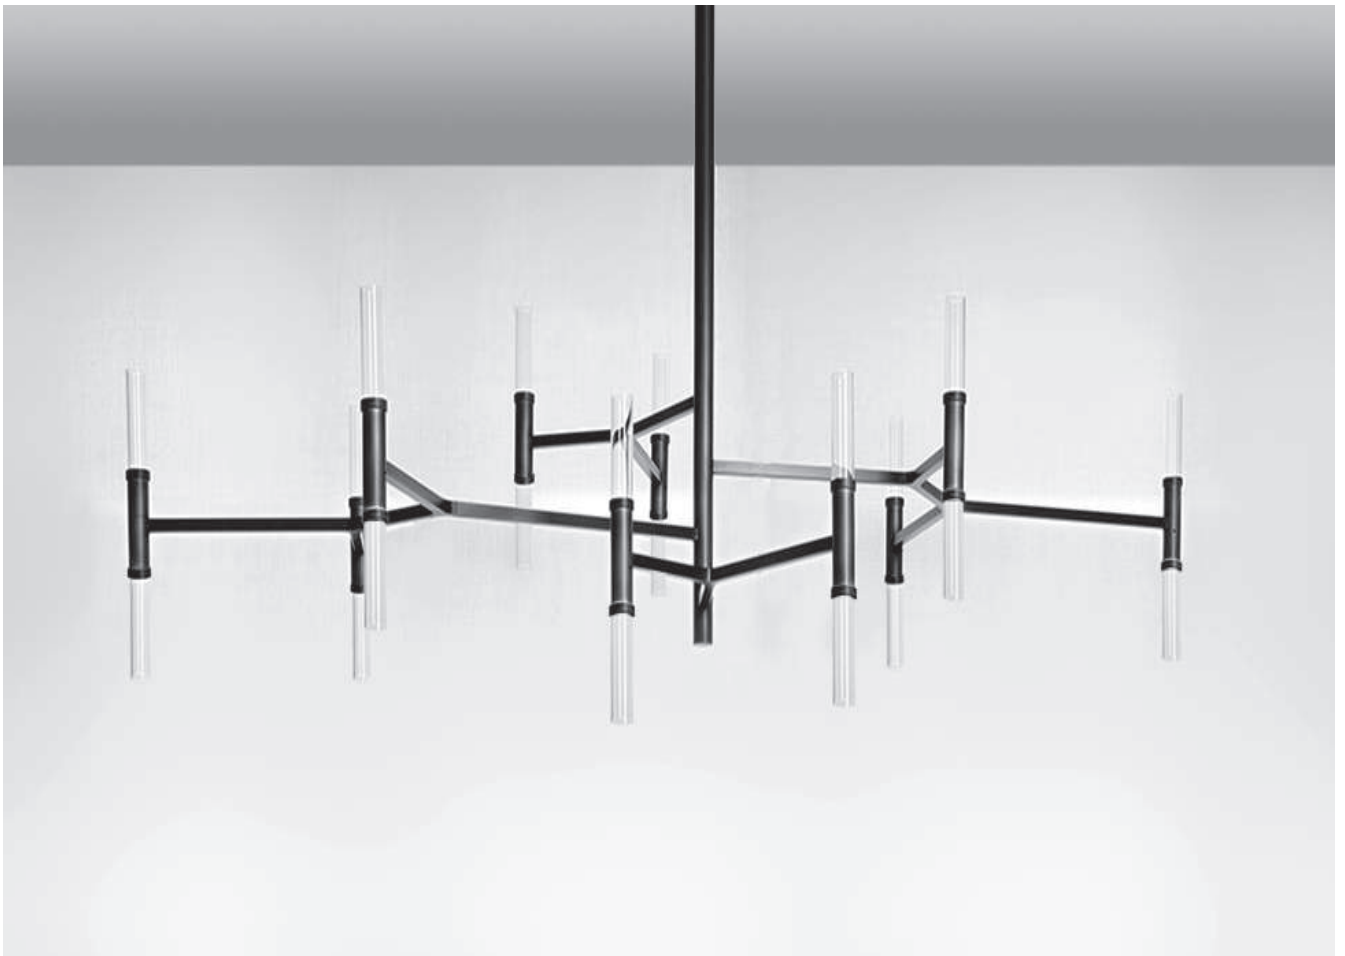

VENICEM

ROOTS CHANDELIER DOUBLE design Massimo Tonetto

Suspended lamp with diffused light. Dark burnished brass structure and satin glass diffusers.

VENICEM

ROOTS CHANDELIER DOUBLE

Function	Suspension
Location	Interior
Light Emission	Diffused light
Light Source	20×5W G9 LED 350lm 2700°K (bulbs excluded)
Rated Voltage	110 - 120 V / 220 - 240 V
Frequency	50 - 60 Hz
Supply	Terminal block

DALI or TRIAC dimming kit available upon request

Package	Dimensions	Net Weight	Gross Weight	Total vol.
	180×90×H.52cm (70,9"×35,4"×20,5")	7kg	18kg	0,84 m ³

Certifications

UL/C_{WRED} CE   IP20

Structure

M12 Dark burnished brass

Diffuser

S Satin

Dimensions