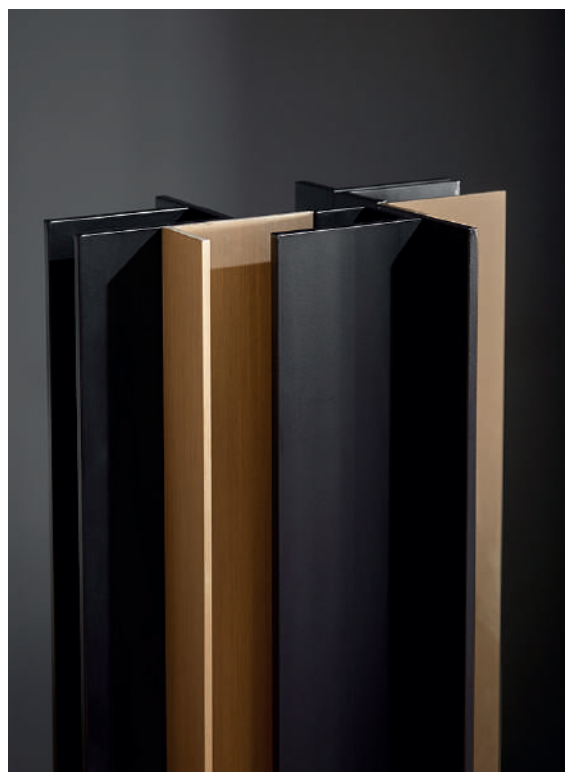

## SECRET FLOOR design Massimo Tonetto

Floor lamp with indirect light. Light burnished brass and matte black structure.

## SECRET FLOOR

Function	Floor
Location	Interior
Light Emission	Indirect light
Light Source	Strip LED 52W 5590lm 2700°K
Energy Efficiency	A++
Rated Voltage	110 - 120 V / 220 - 240 V
Frequency	50 - 60 Hz
Supply	Power cord
Ballast	Ballast included
Switching	On / Off
Cable Length	90cm-35" 