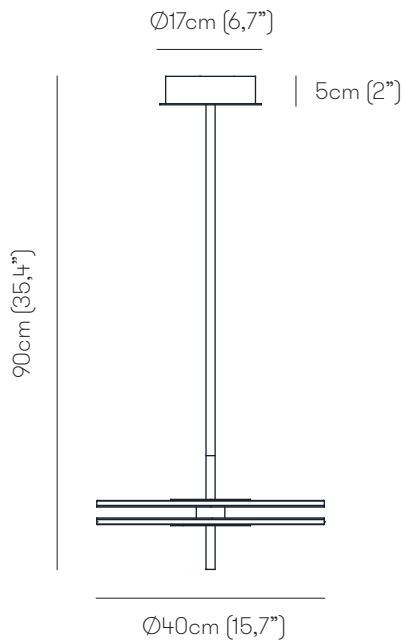

## SOUL SUSPENSION

Function	Suspension
Location	Interior
Light Emission	Diffused light.
Light Source	2×6,7W strip LED 24V 1064lm 2700°K
Energy Efficiency	G
Rated Voltage	110 - 120V / 220 - 240 V
Frequency	50 - 60 Hz
Supply	Terminal block
Ballast	Ballast included

### Standard dimensions

### Minimum dimensions