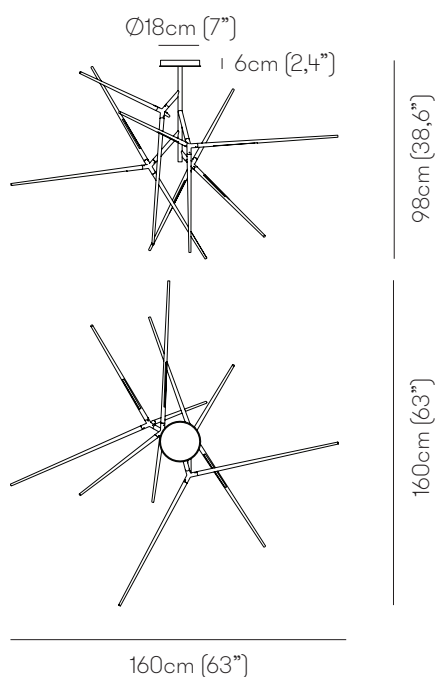

VENICEM

SPEAR CHANDELIER

Function	Ceiling
Location	Interior
Light Emission	Direct and indirect light
Light Source	SPEAR: 1x26W LED 3325lm 2700°K SPEAR SMALL: 1x18W LED 2280lm 2700°K
Energy Efficiency	G
Rated Voltage	110 - 120 V / 220 - 240 V
Frequency	50 - 60 Hz
Supply	Terminal block
Ballast	Ballast included

Certifications

Structure

M04	Polished black nickel
M07	Matte black nickel
M11	Light burnished brass

DALI or TRIAC dimming kit available upon request

Package	Dimensions	Net Weight	Gross Weight	Total vol.
SPEAR CHANDELIER				
Structure	74x51xH.33cm (29,1"x20,1"xH.13")	3kg	5kg	0,20 m3
Arms	85x42xH.23cm (33,5"x16,5"xH.9,1")	7kg	9kg	
SPEAR CHANDELIER SMALL				
Structure	74x51xH.33cm (29,1"x20,1"xH.13")	3kg	5kg	0,20 m3
Arms	85x42xH.23cm (33,5"x16,5"xH.9,1")	5kg	7kg	

Dimensions

SPEAR CHANDELIER