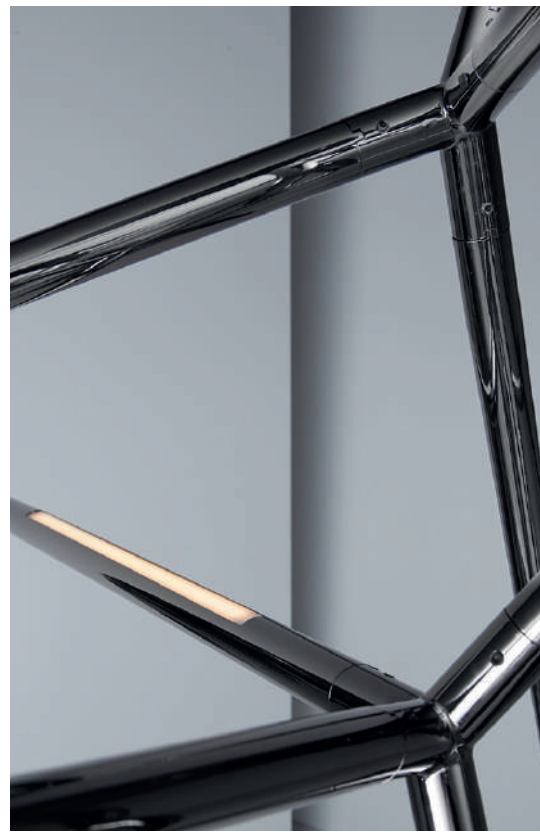

## SPEAR CHANDELIER design Massimo Tonetto

Ceiling lamp with direct and indirect light. Metal structure with polished black nickel, matte black nickel or light burnished brass finish.

## SPEAR CHANDELIER

Function	Ceiling
Location	Interior
Light Emission	Direct and indirect light
Light Source	SPEAR: 1x26W LED 3325lm 2700°K SPEAR SMALL: 1x18W LED 2280lm 2700°K
Energy Efficiency	G
Rated Voltage	110 - 120 V / 220 - 240 V
Frequency	50 - 60 Hz
Supply	Terminal block
Ballast	Ballast included