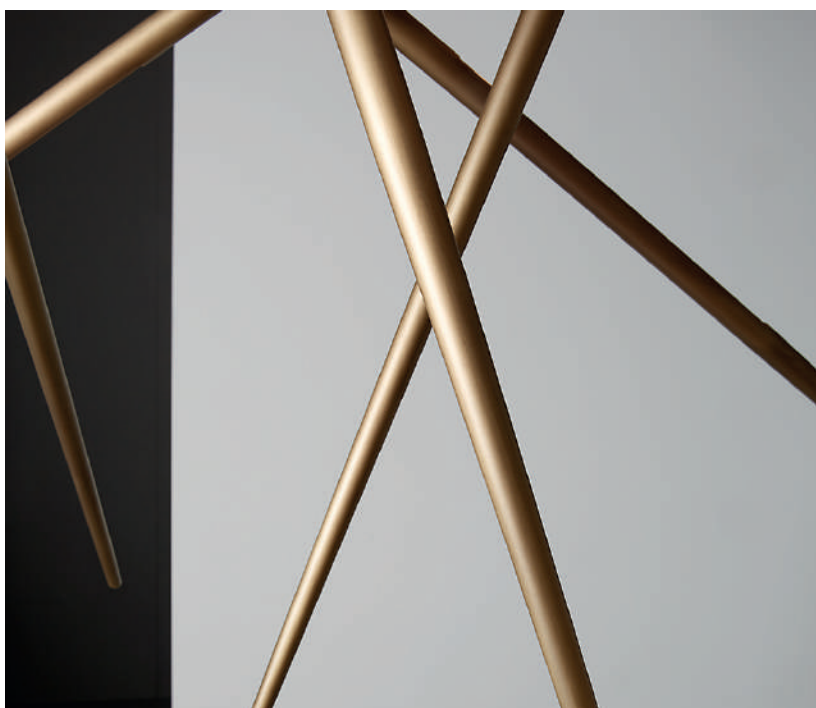

## SPEAR CHANDELIER design Massimo Tonetto

Ceiling lamp with direct and indirect light. Metal structure with polished black nickel, matte black nickel or light burnished brass finish.

## SPEAR CHANDELIER

Function	Ceiling
Location	Interior
Light Emission	Direct and indirect light
Light Source	SPEAR: 1x26W LED 3325lm 2700°K SPEAR SMALL: 1x18W LED 2280lm 2700°K
Energy Efficiency	G
Rated Voltage	110 - 120 V / 220 - 240 V
Frequency	50 - 60 Hz
Supply	Terminal block
Ballast	Ballast included