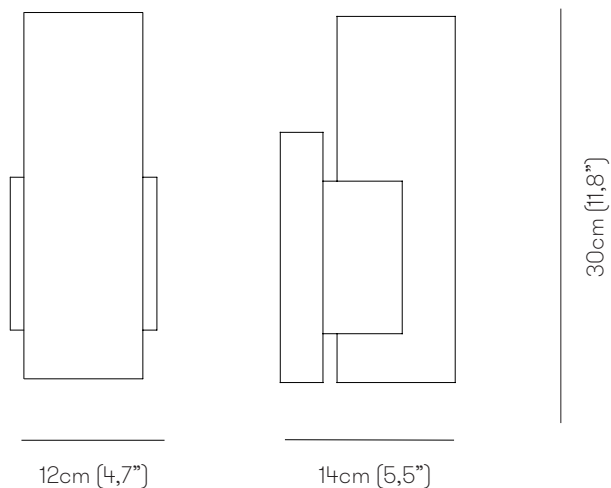

VENICEM

UNIQUE design Massimo Tonetto

Wall lamp with diffused light. Metal structure, light or dark burnished brass finish.
Polished white, satin white, or amber alabaster glass diffuser.

VENICEM

UNIQUE

Function	Wall
Location	Interior
Light Emission	Diffused light
Light Source	1 × 6W E14 LED 470lm 2700°K
Rated Voltage	110 - 120 V / 220 - 240 V
Frequency	50 - 60 Hz
Supply	Terminal block

Satin Glass

Amber alabaster Glass

Package	Dimensions	Net Weight	Gross Weight	Total vol.
	46×47×H.30 cm (18,1"×18,5"×H.11,8")	2.5kg	3.5 kg	0.06m ³

Dimensions

Kit j-box