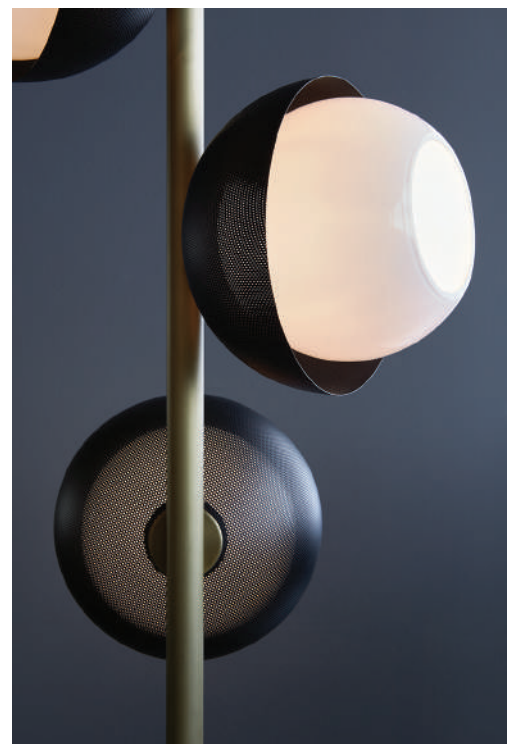

## URBAN FLOOR 3 design Massimo Tonetto

Floor lamp with diffused light. Light or dark burnished brass structure with matte gold or matte black perforated metal lampshades. White Murano blown glass diffusers.

## URBAN FLOOR 3

Function	Floor
Location	Interior
Light Emission	Diffused light
Light Source	3×6W E14 LED 470lm 2700°K - Dimmable (bulbs excluded)
Rated Voltage	110 - 120 V / 220 - 240 V
Frequency	50 - 60 Hz
Supply	Power cord
Switching	Dimmable switch
Cable Length	