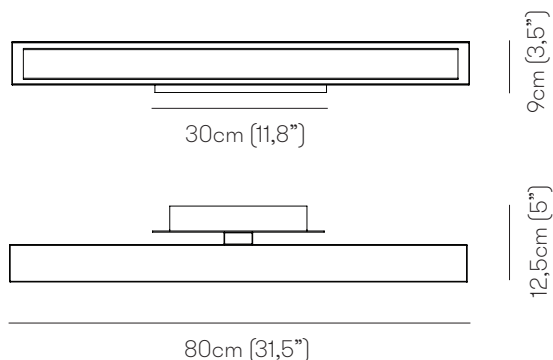

Certifications

UL/WIRE/CE   IP20

Structure

M11 Light burnished brass
+ +
MB Matte black

DALI or TRIAC dimming kit available upon request

Package	Dimensions	Net Weight	Gross Weight	Total vol.
	99x40xH.32cm (39"x15,7"xH.12,6")	4kg	6kg	0,13 m3

Dimensions

Kit j-box