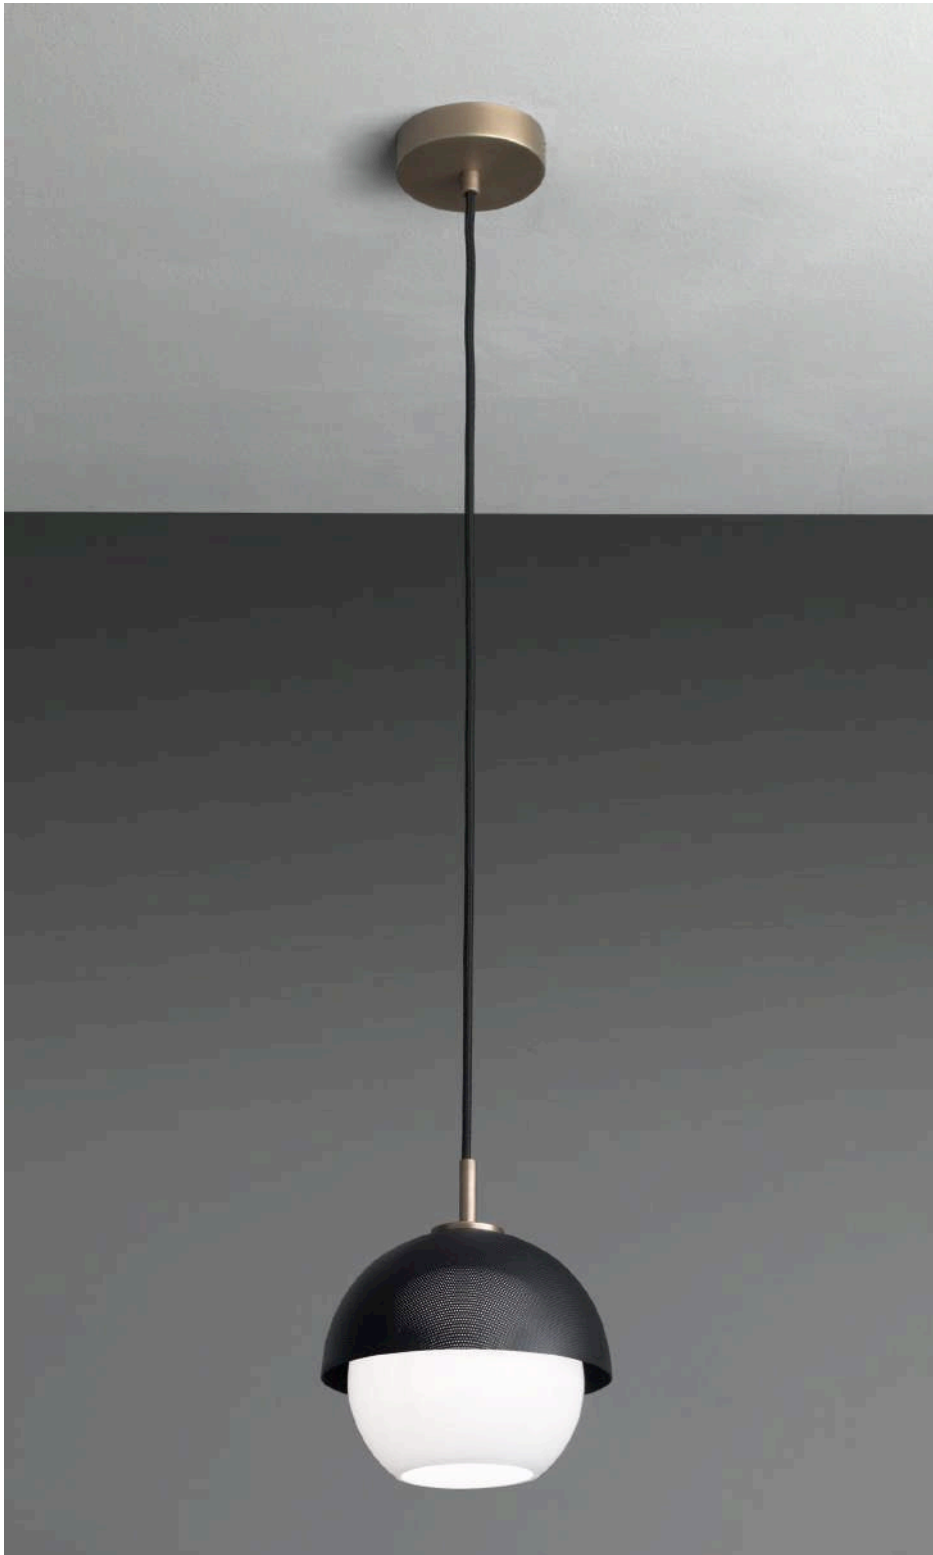

VENICEM

URBAN SUSPENSION 1 design Massimo Tonetto

Suspended lamp with diffused light. Light or dark burnished brass structure with matte gold or matte black perforated metal lampshade. White Murano blown glass diffuser.

VENICEM

URBAN SUSPENSION 1

Function	Suspension
Location	Interior
Light Emission	Diffused light
Light Source: Size S	1x6W E14 LED 470lm 2700°K (bulbs excluded)
Rated Voltage	110 - 120 V / 220 - 240 V
Frequency	50 - 60 Hz
Supply	Terminal block
Wiring cable length	250cm-98"4
Steel cable length	250cm-98"4

URBAN SUSPENSION 1 M-L

Function	Suspension
Location	Interior
Light Emission	Diffused light
Light Source	1x8,5W E27 LED 600lm 2800°K - Dimmable (bulbs excluded)
Rated Voltage	110 - 120 V / 220 - 240 V
Frequency	50 - 60 Hz
Supply	Terminal block
Wiring cable lenght	250cm-98"4
Steel cable lenght	250cm-98"4