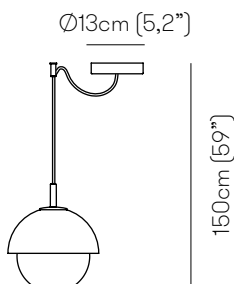

VENICEM

URBAN SUSPENSION 1

Function	Suspension
Location	Interior
Light Emission	Diffused light
Light Source: Size S	1x6W E14 LED 470lm 2700°K (bulbs excluded)
Rated Voltage	110 - 120 V / 220 - 240 V
Frequency	50 - 60 Hz
Supply	Terminal block
Wiring cable length	250cm-98"4
Steel cable length	250cm-98"4

DALI or TRIAC dimming kit available upon request

Package	Dimensions	Net Weight	Gross Weight	Total vol.
Size S	42x53xH.30cm (16,5"x20,9"x11,8")	2kg	4kg	0,07 m ³

Dimensions

Size S

Kit decentralization

VENICEM

URBAN SUSPENSION 1 M-L

Function	Suspension
Location	Interior
Light Emission	Diffused light
Light Source	1x8,5W E27 LED 600lm 2800°K - Dimmable (bulbs excluded)
Rated Voltage	110 - 120 V / 220 - 240 V
Frequency	50 - 60 Hz
Supply	Terminal block
Wiring cable lenght	250cm-98"4
Steel cable lenght	250cm-98"4

Package	Dimensions	Net Weight	Gross Weight	Total vol.
Size M	44x44xH.37cm (17,3"x17,3"x14,6")	6kg	8kg	0,07 m ³
Size L	57x57xH.46cm (22,4"x22,4"x18,1")	7kg	9kg	0,15 m ³

Dimensions