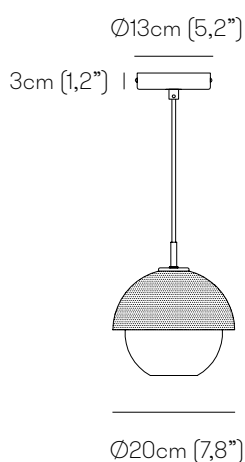

VENICEM

URBAN SUSPENSION 1

Function	Suspension
Location	Interior
Light Emission	Diffused light
Light Source: Size S	1x6W E14 LED 470lm 2700°K (bulbs excluded)
Rated Voltage	110 - 120 V / 220 - 240 V
Frequency	50 - 60 Hz
Supply	Terminal block
Wiring cable length	250cm-98"4
Steel cable length	250cm-98"4

DALI or TRIAC dimming kit available upon request

Package	Dimensions	Net Weight	Gross Weight	Total vol.
Size S	42x53xH.30cm (16,5"x20,9"x11,8")	2kg	4kg	0,07 m ³

Dimensions

Size S

Kit decentralization

VENICEM

Package	Dimensions	Net Weight	Gross Weight	Total vol.
Size M	44x44xH.37cm (17,3"x17,3"x14,6")	6kg	8kg	0,07 m ³
Size L	57x57xH.46cm (22,4"x22,4"x18,1")	7kg	9kg	0,15 m ³

Dimensions