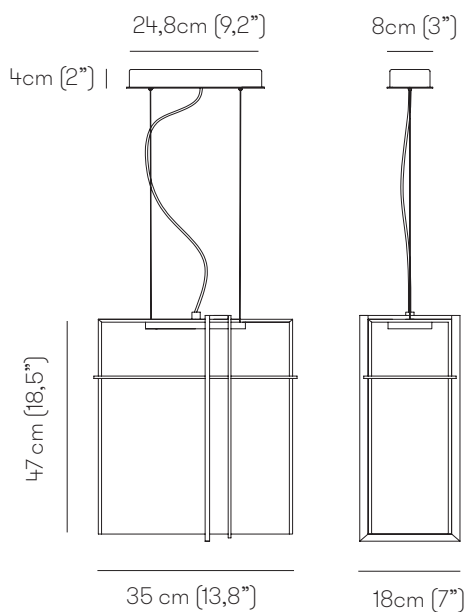

VENICEM

UTMOST SUSPENSION design Massimo Tonetto

Suspension lamp with indirect light. Light burnished brass structure with bronze transparent glass diffuser.

VENICEM

UTMOST SUSPENSION

Function	Suspension
Location	Interior
Light Emission	Diffused light
Light Source	LED plate 500mA 13,7W 2060lm 3000°K Dimmerabile 1-10V -Push Botton
Rated Voltage	110 - 120 V / 220 - 240 V
Frequency	50 - 60 Hz
Supply	Terminal block
Wiring cable length	250cm-98"4
Steel cable length	250cm-98"4

DALI or TRIAC dimming kit available upon request

Certifications

UL/CÉ   IP20

Structure

M11 Light burnished brass

Diffuser

Bronze Glass

Package	Dimensions	Net Weight	Gross Weight	Total vol.
	60×58×H.29 cm (23,6" x 22,8" x H.11")	8 kg	14kg	0,10m ³

Dimensions

Kit j-box