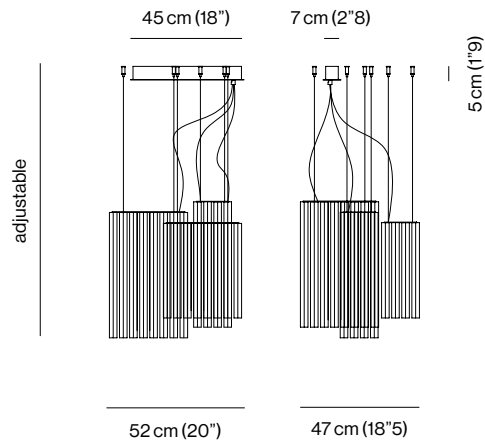

**DESCRIPTION** The Grace Suspension lamp looks like a material fragment floating in space. Crystal, amber, or smoke colored Murano blown glass trihedrons shape the light generated by the LEDs, which are positioned in a central cylindrical body, propagating it within the surrounding space. Formal rigor and elegance meet in a suspended structure where the lightness of the glass acquires an intense expressive charge.

PACKAGE	QTY	DIMENSIONS	NET WEIGHT	GROSS WEIGHT	TOTAL VOL.
<b>GRACE SUSPENSION - S</b>					
	1 × BOX	60 × 35 × H 29 cm (23"6 × 13"8 × H 11"4)	2 kg	2,5 kg	0,12 m³
	1 × BOX	30 × 40 × H 52 cm (11"8 × 15"7 × H 20"5)	11 kg	12,5 kg	
<b>GRACE SUSPENSION - L</b>					
	1 × BOX	60 × 35 × H 29 cm (23"6 × 13"8 × H 11"4)	2 kg	2,5 kg	0,14 m³
	1 × BOX	30 × 40 × H 63 cm (11"8 × 15"7 × H 24"8)	14 kg	16,5 kg	
<b>GRACE COMPOSITION</b>					
	3 × BOXES	60 × 35 × H 29 cm (23"6 × 13"8 × H 11"4)	2 kg	2,5 kg	0,40 m³
	2 × BOXES	30 × 40 × H 63 cm (11"8 × 15"7 × H 24"8)	14 kg	16,5 kg	
	1 × BOX	30 × 40 × H 52 cm (11"8 × 15"7 × H 20"5)	11 kg	12,5 kg	
<b>CANOPY KIT</b>					
	1 × BOX	70 × 60 × H 18 cm (27"6 × 23"6 × H 7"1)	6 kg	8 kg	0,08 m³

DIMENSIONS

GRACE SUSPENSION - S

CANOPY KIT

GRACE SUSPENSION - L

CANOPY KIT

GRACE COMPOSITION

CANOPY KIT

J-BOX KIT

12 cm (4"7)

43 cm (16"9)