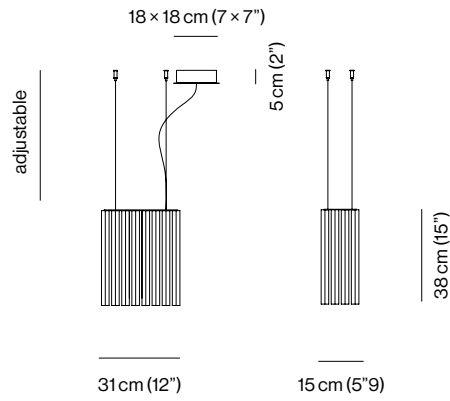

DIMENSIONS

GRACE SUSPENSION - S