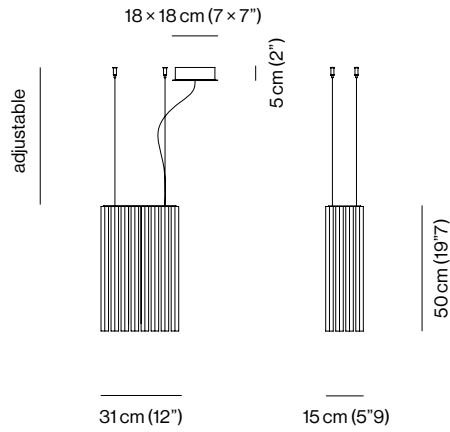

**DESCRIPTION** The Grace Suspension lamp looks like a material fragment floating in space. Crystal, amber, or smoke colored Murano blown glass trihedrons shape the light generated by the LEDs, which are positioned in a central cylindrical body, propagating it within the surrounding space. Formal rigor and elegance meet in a suspended structure where the lightness of the glass acquires an intense expressive charge.

PACKAGE	QTY	DIMENSIONS	NET WEIGHT	GROSS WEIGHT	TOTAL VOL.
<b>GRACE SUSPENSION - S</b>					
	1 × BOX	60 × 35 × H 29 cm (23"6 × 13"8 × H 11"4)	2 kg	2,5 kg	0,12 m³
	1 × BOX	30 × 40 × H 52 cm (11"8 × 15"7 × H 20"5)	11 kg	12,5 kg	
<b>GRACE SUSPENSION - L</b>					
	1 × BOX	60 × 35 × H 29 cm (23"6 × 13"8 × H 11"4)	2 kg	2,5 kg	0,14 m³
	1 × BOX	30 × 40 × H 63 cm (11"8 × 15"7 × H 24"8)	14 kg	16,5 kg	
<b>GRACE COMPOSITION</b>					
	3 × BOXES	60 × 35 × H 29 cm (23"6 × 13"8 × H 11"4)	2 kg	2,5 kg	0,40 m³
	2 × BOXES	30 × 40 × H 63 cm (11"8 × 15"7 × H 24"8)	14 kg	16,5 kg	
	1 × BOX	30 × 40 × H 52 cm (11"8 × 15"7 × H 20"5)	11 kg	12,5 kg	
<b>CANOPY KIT</b>					
	1 × BOX	70 × 60 × H 18 cm (27"6 × 23"6 × H 7"1)	6 kg	8 kg	0,08 m³

DIMENSIONS

GRACE SUSPENSION - S

CANOPY KIT

GRACE SUSPENSION - L

CANOPY KIT

GRACE COMPOSITION

CANOPY KIT

J-BOX KIT

12 cm (4"7)

43 cm (16"9)